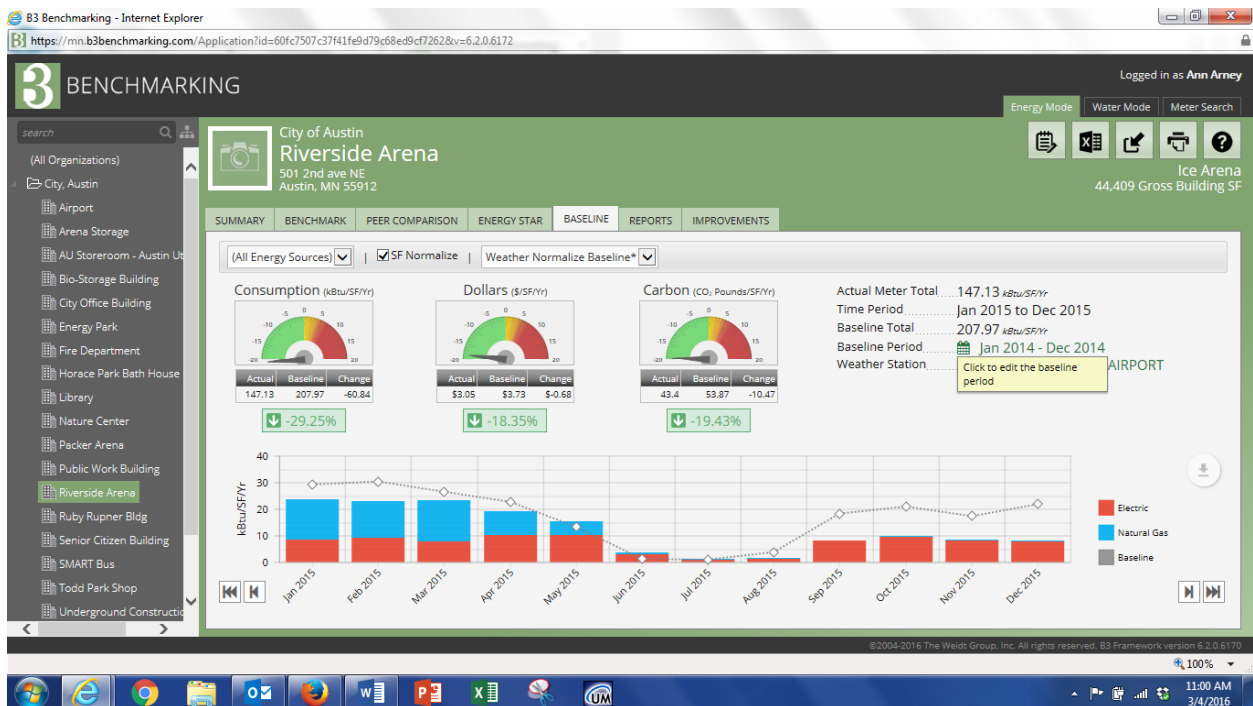

10% reduction

Airport

Fire Department

Public Works

Riverside Arena

Senior Center