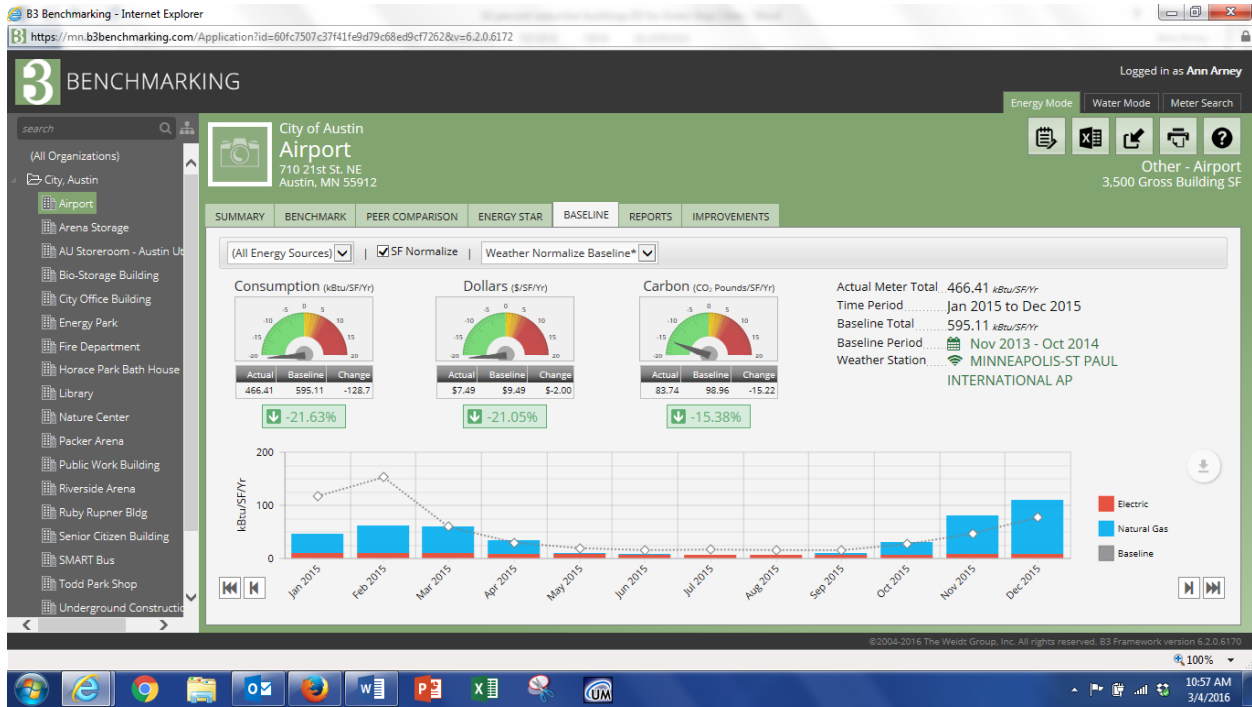

10% reduction

Airport

Fire Department

Public Works

Riverside Arena

Senior Center