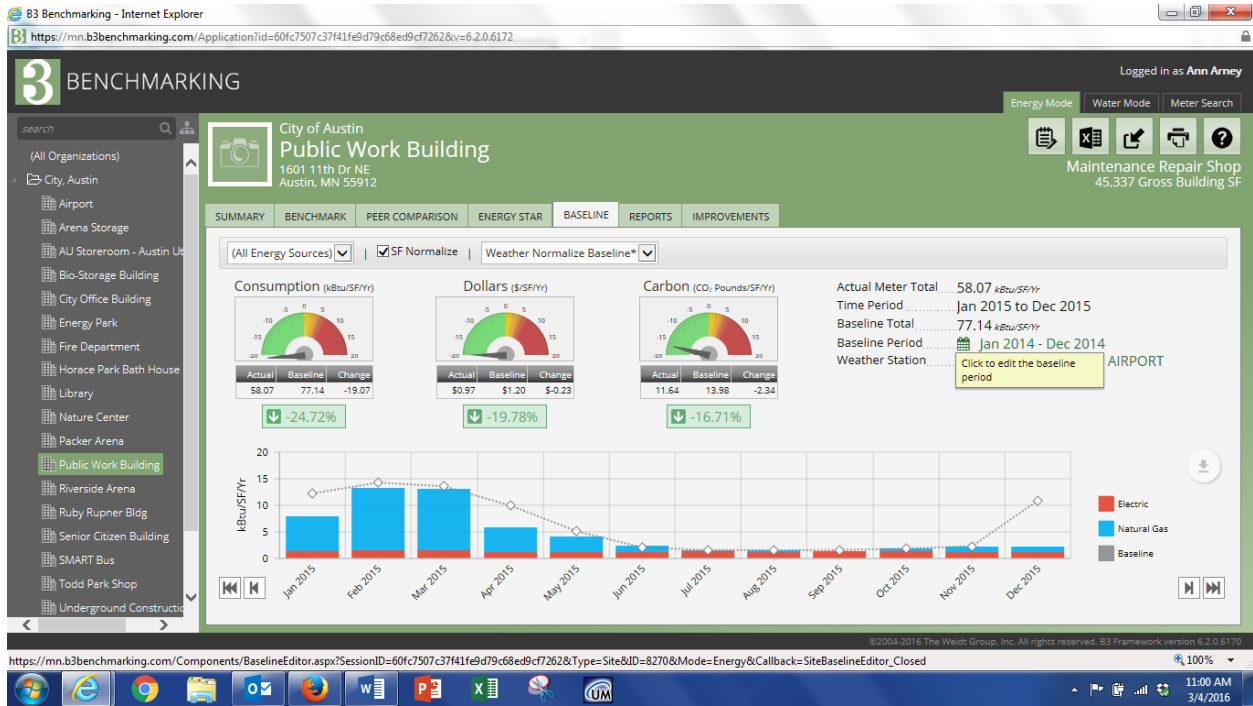

10% reduction

Airport

Fire Department

Public Works

Riverside Arena

Senior Center