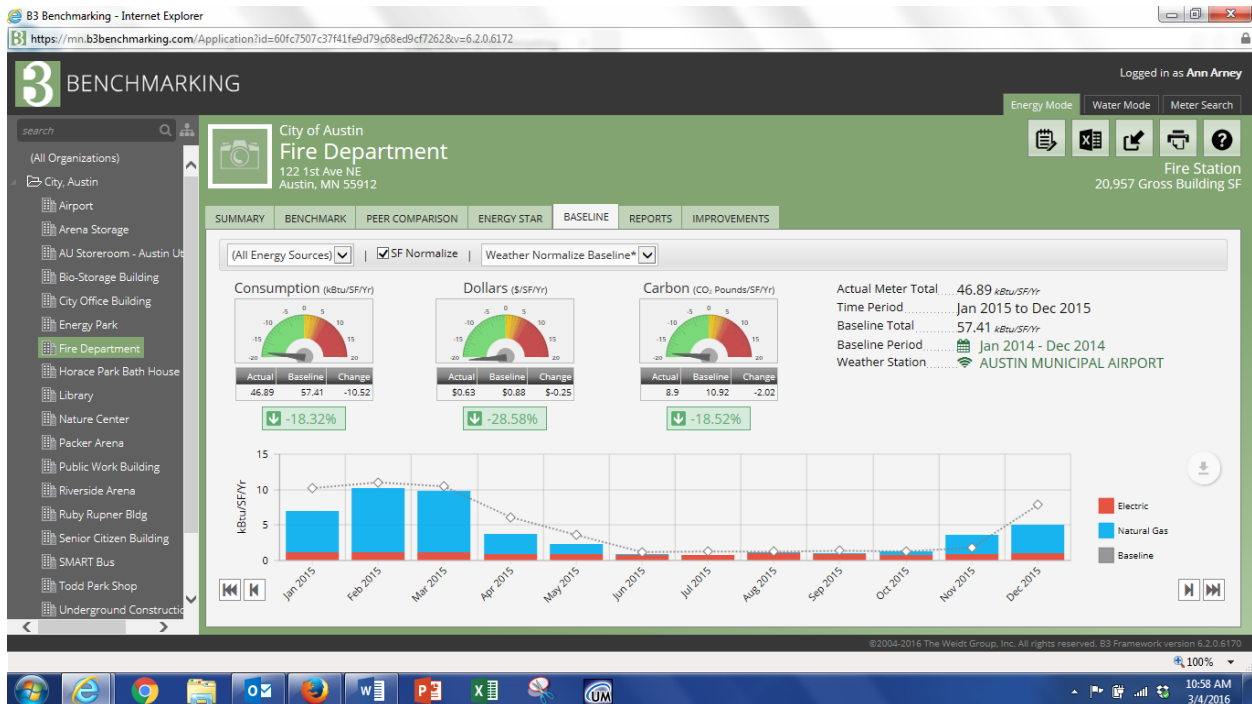

10% reduction

Airport

Fire Department

Public Works

Riverside Arena

Senior Center