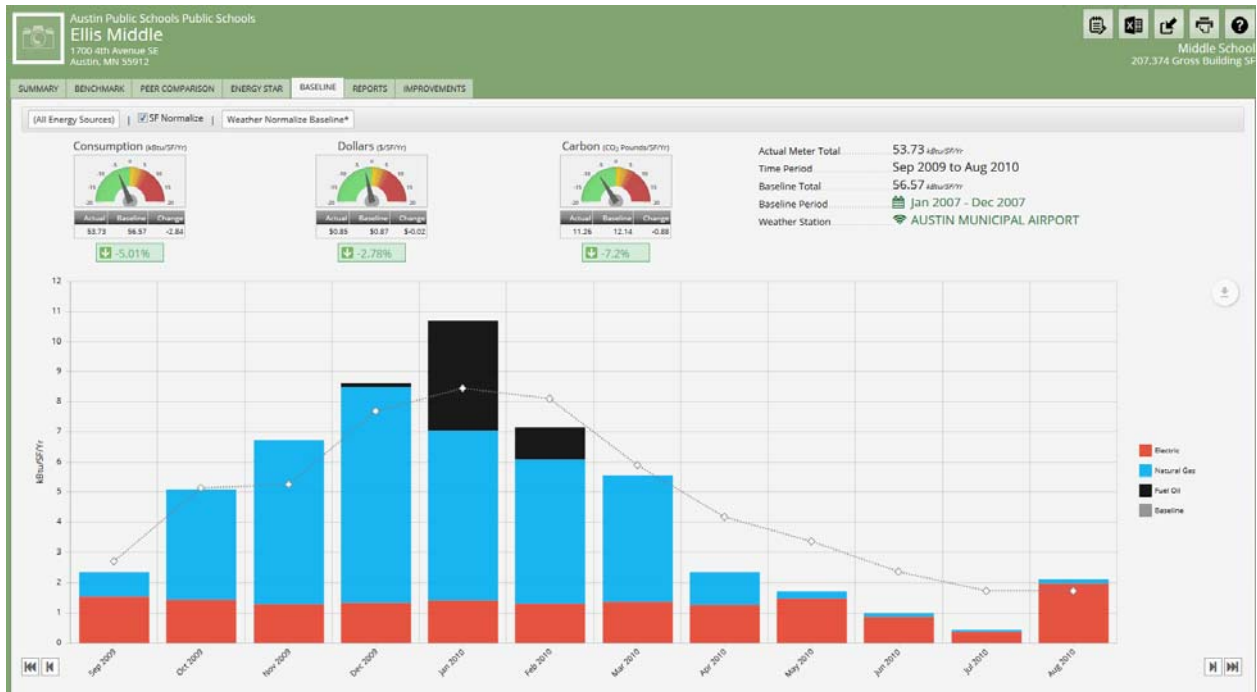

Banfield Elementary-Before Boiler and Water Heater Replacement

Banfield Elementary-After Boiler and Water Heater Replacement

Ellis Middle School-Before Boiler and Water Heater Replacement

Ellis Middle School-After Boiler and Water Heater Replacement