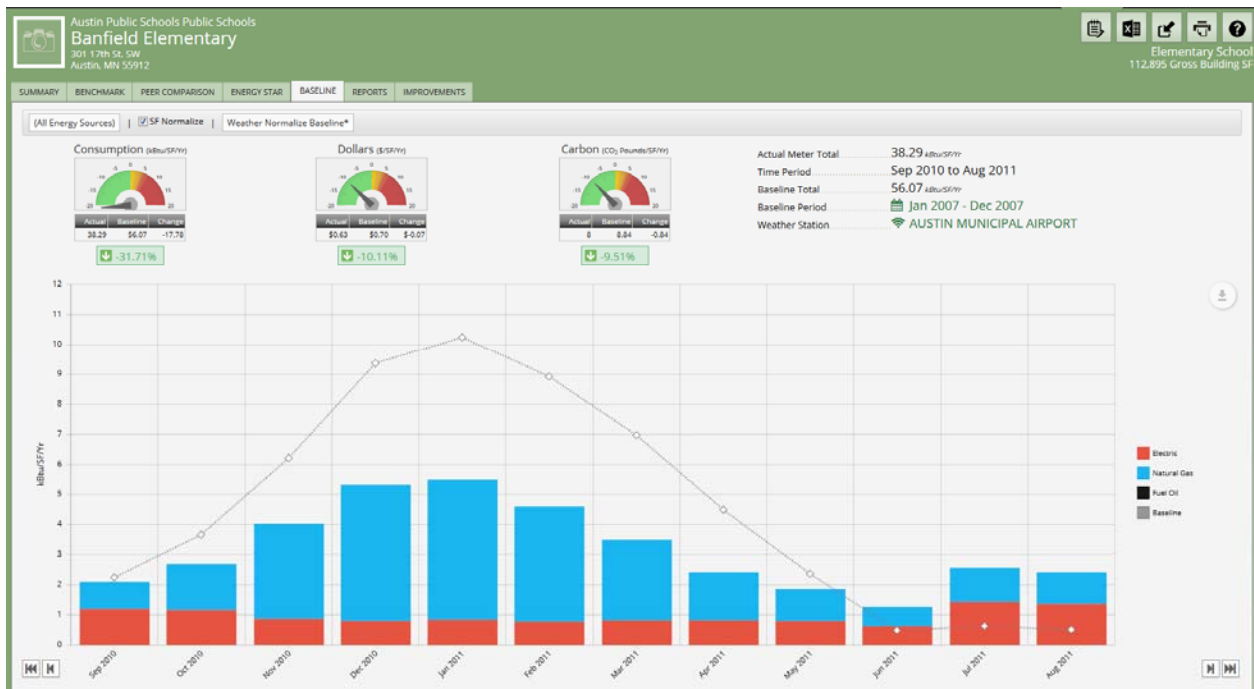

Banfield Elementary-Before Boiler and Water Heater Replacement

Banfield Elementary-After Boiler and Water Heater Replacement

Ellis Middle School-Before Boiler and Water Heater Replacement

Ellis Middle School-After Boiler and Water Heater Replacement