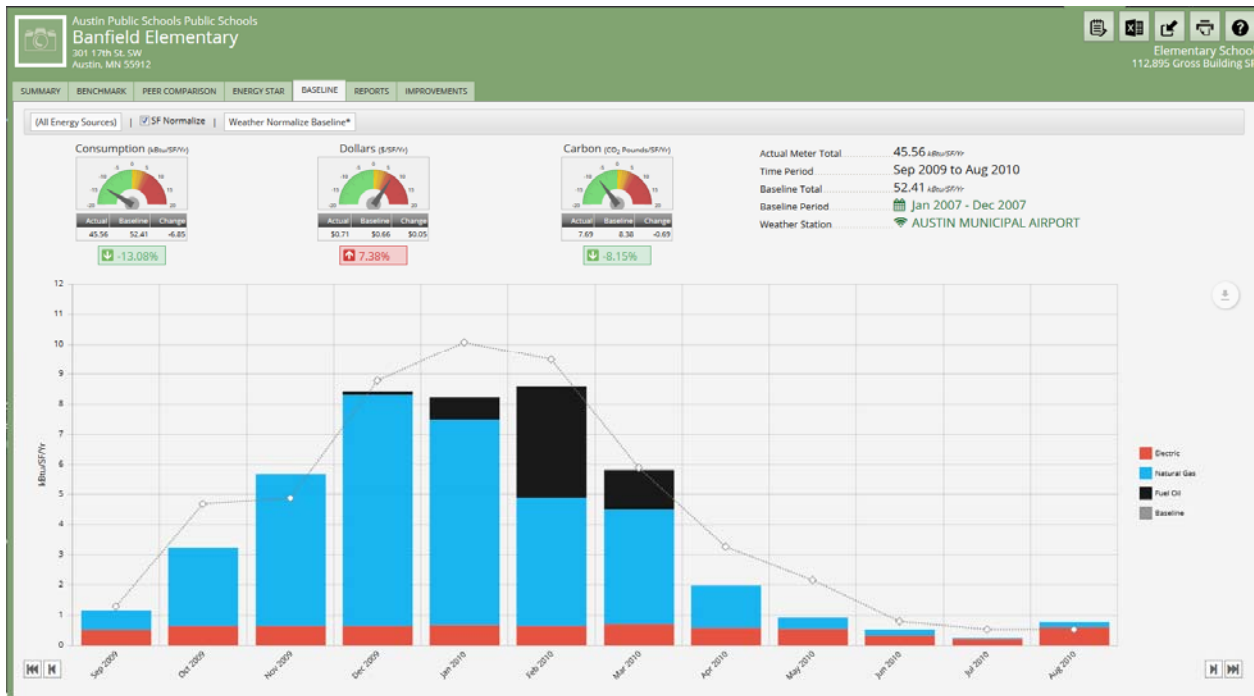

Banfield Elementary-Before Boiler and Water Heater Replacement

Banfield Elementary-After Boiler and Water Heater Replacement

Ellis Middle School-Before Boiler and Water Heater Replacement

Ellis Middle School-After Boiler and Water Heater Replacement