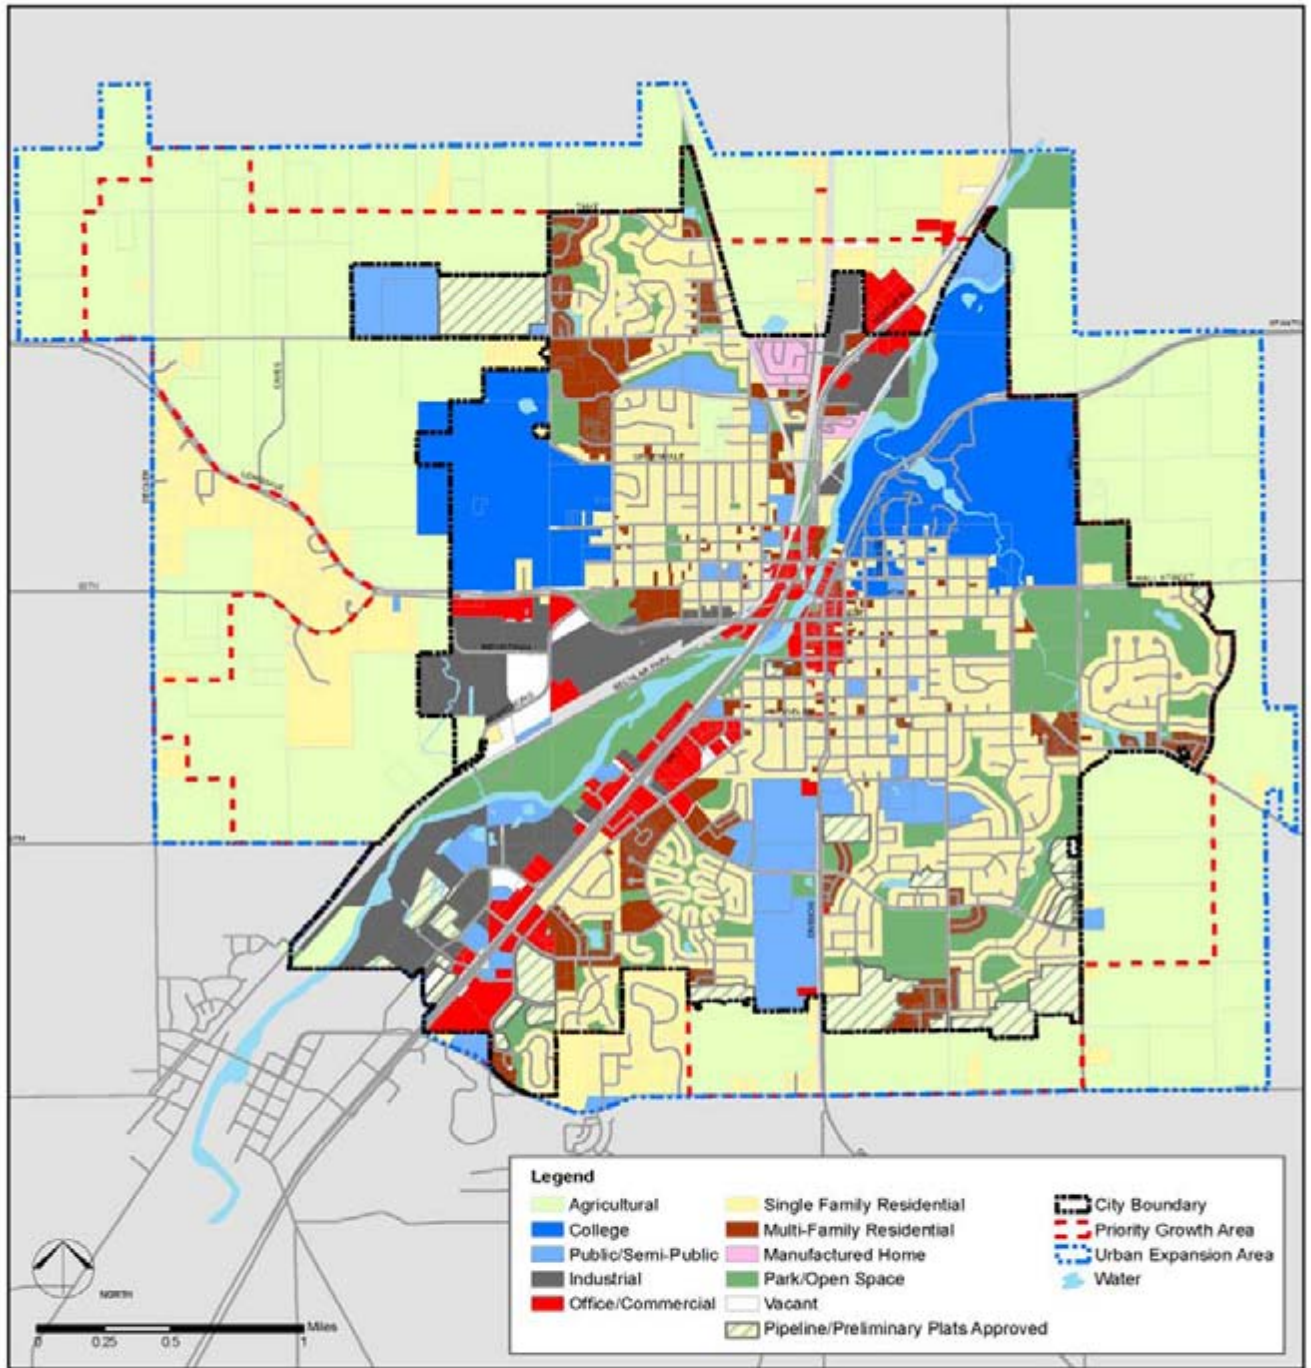

MAP 4.1 – EXISTING LAND USE

## EXISTING LAND USE

NORTHFIELD, MN      NORTHFIELD COMPREHENSIVE PLAN      Revised November 12, 2008      ACP-VISIONING & PLANNING, LTD.

Source: ACP—Visioning & Planning Ltd.