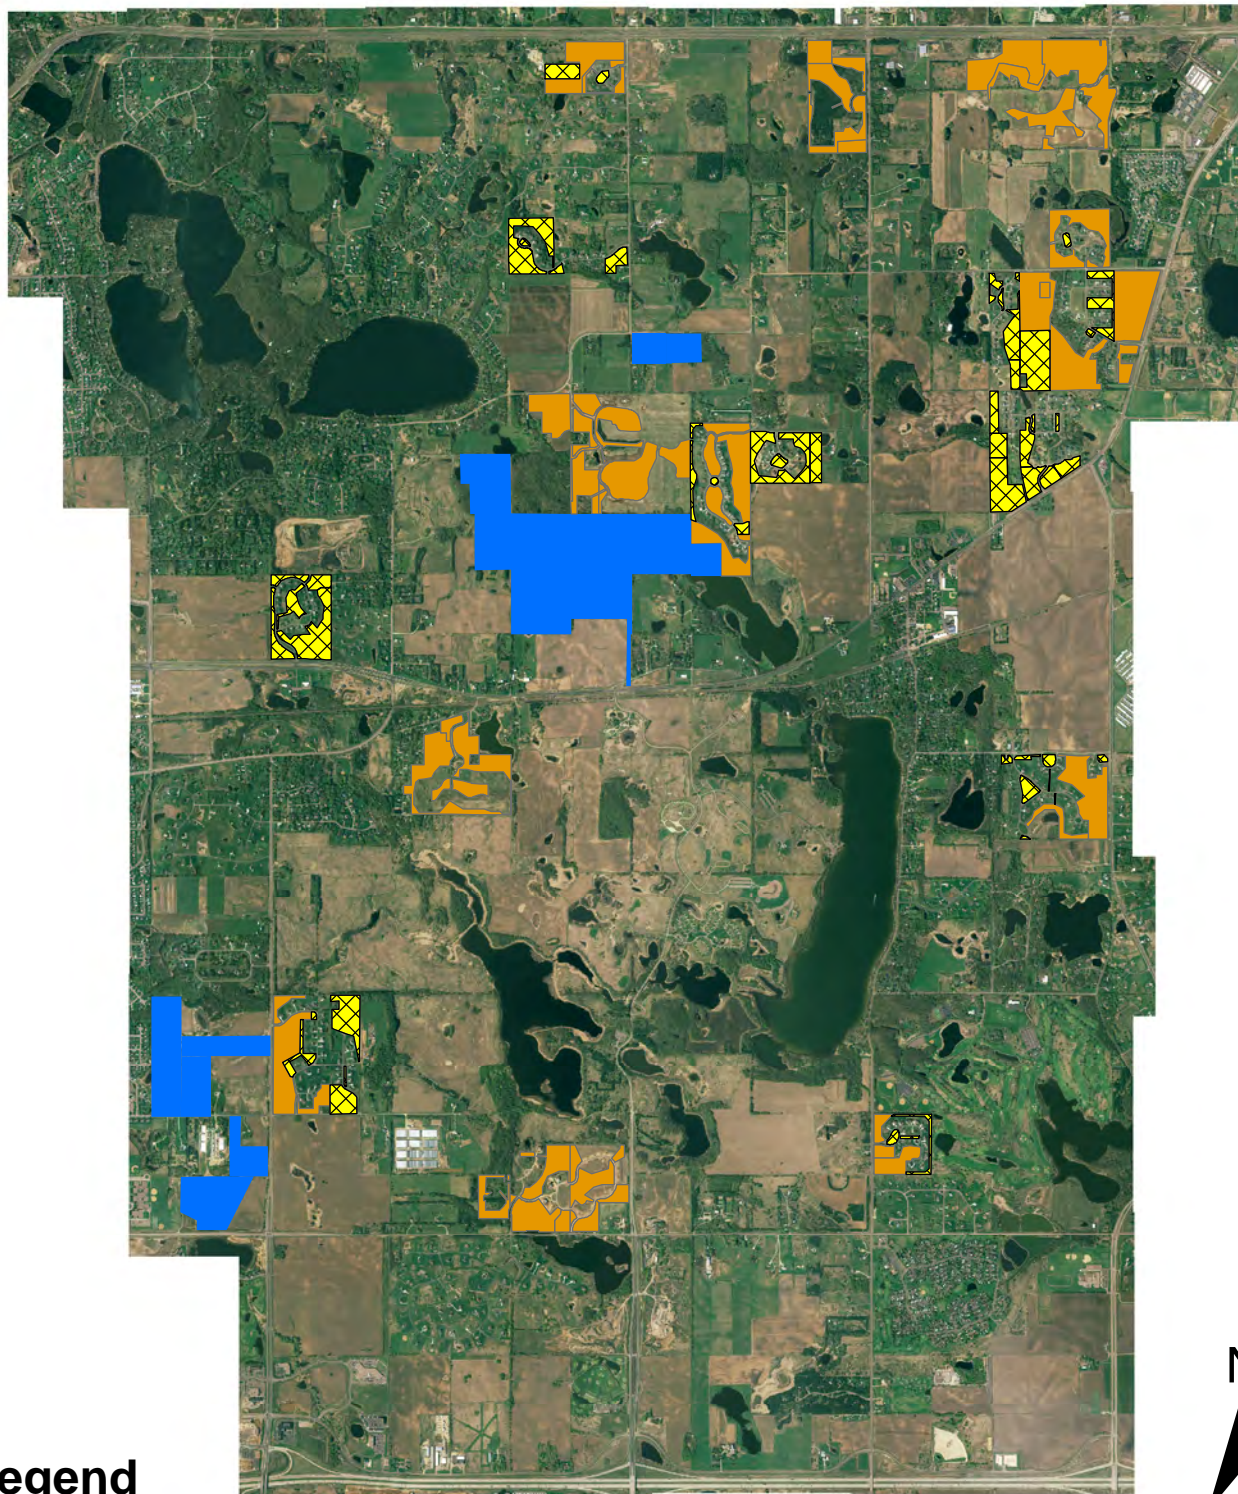

Lake Elmo Conservation Easements 2011

Legend

 Open Space Preservation

Easement Holder

 City of Lake Elmo

 Minnesota Land Trust

 Minnesota Land Trust & the City of Lake Elmo