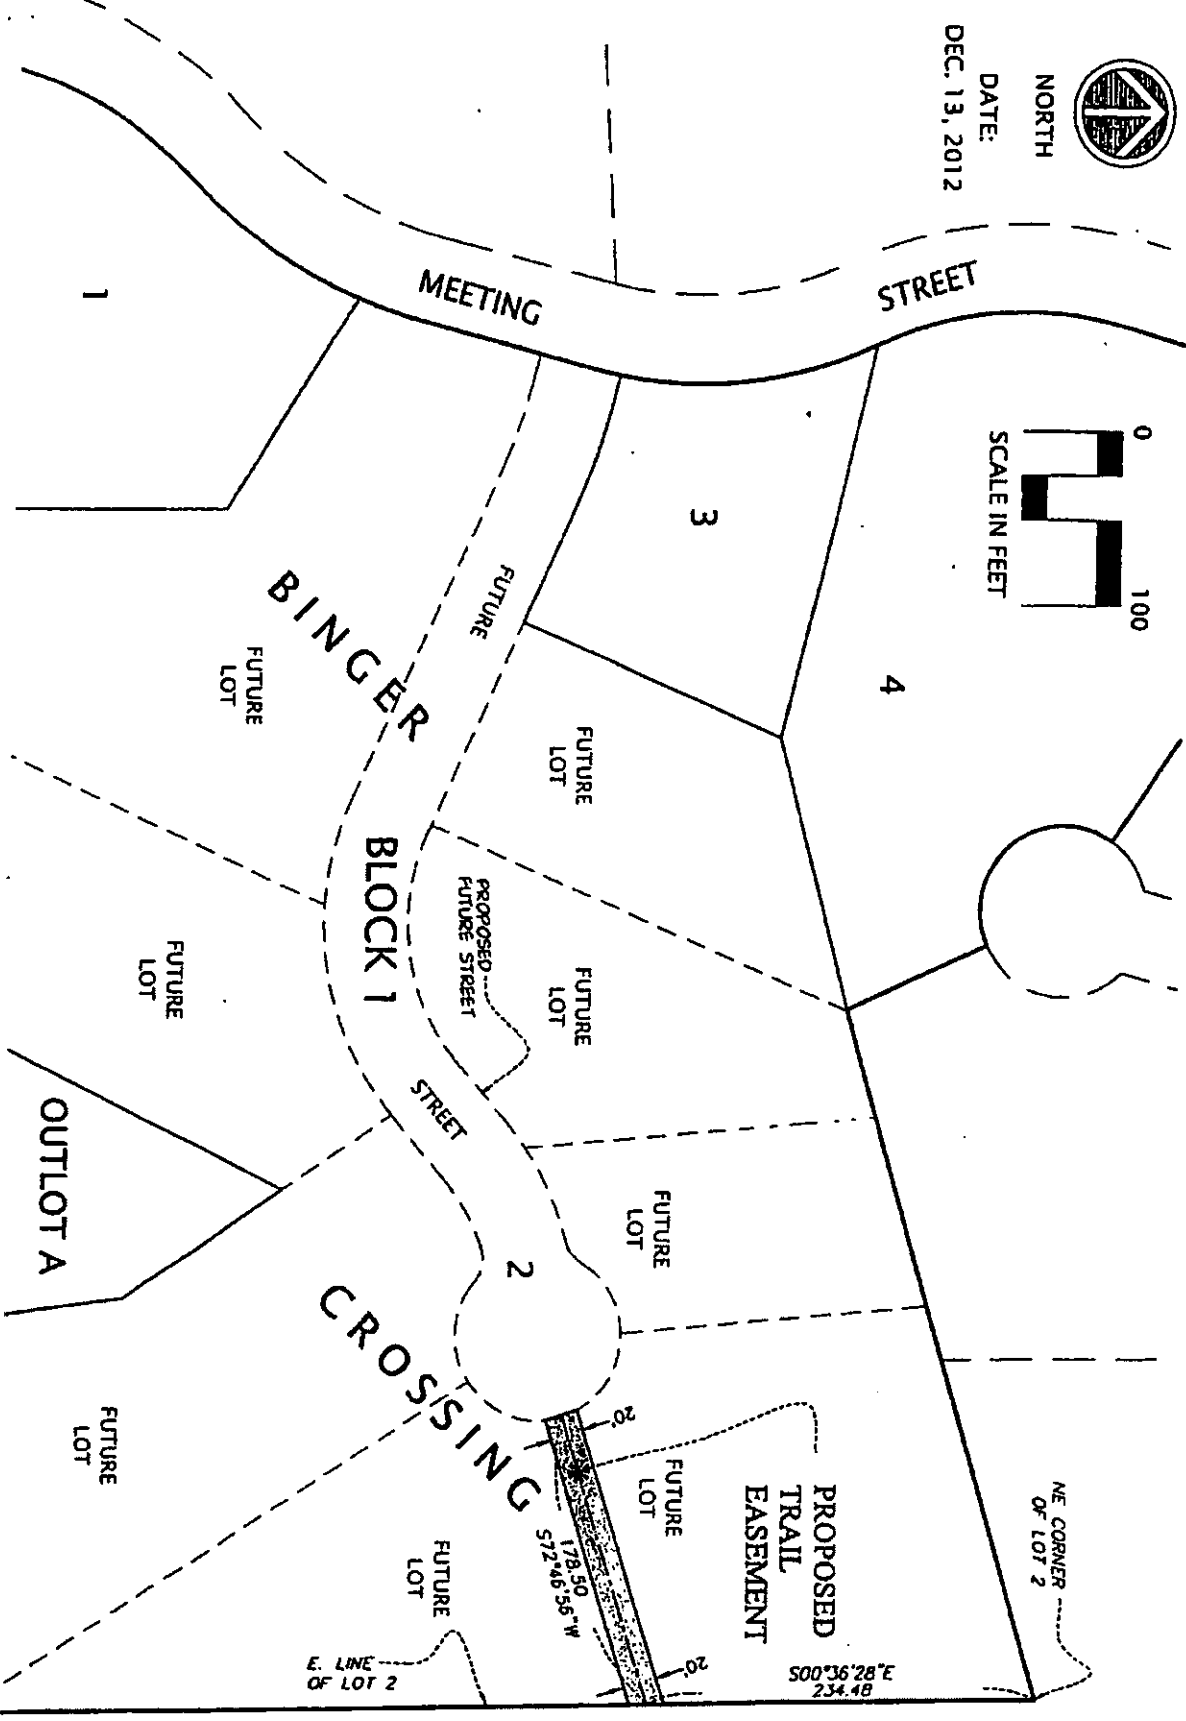

EXHIBIT B

NORTH

DATE:

DEC. 13, 2012

PROPOSED TRAIL EASEMENT SKETCH AND DESCRIPTION:

SCALE IN FEET

PROPOSED TRAIL EASEMENT

Minnetonka Trail