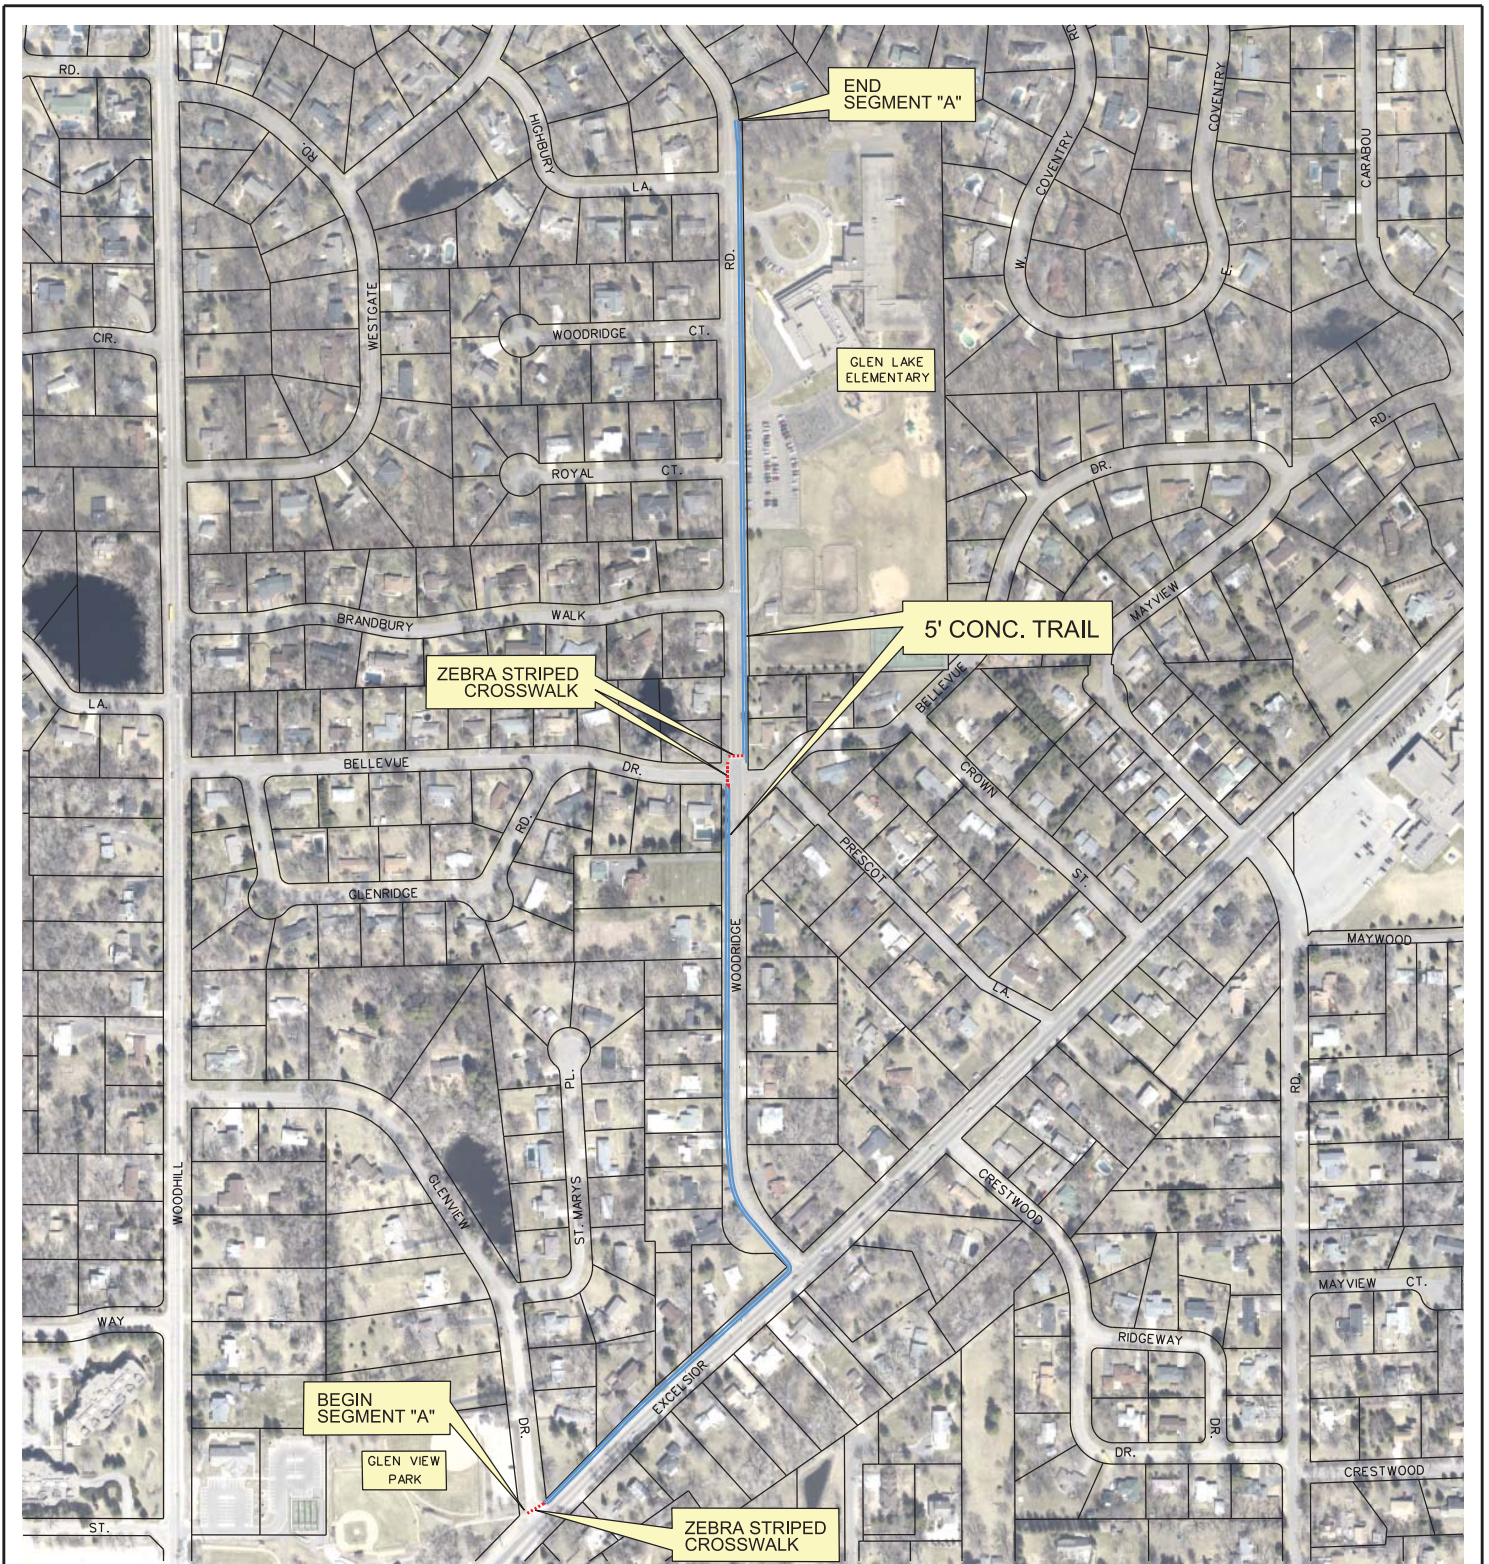

SCALE: 1" = 800'

CITY LOCATION MAP - ALL SEGMENTS

MINNETONKA
SAFE ROUTES TO SCHOOL
SP 142-591-001

HENNEPIN COUNTY, MINNETONKA, MN

SCALE: 1" = 450'

SITE LOCATOR MAP - SEGMENT A

MINNETONKA
SAFE ROUTES TO SCHOOL
SP 142-591-001

HENNEPIN COUNTY, MINNETONKA, MN

SCALE: 1" = 80'

SITE LOCATOR MAP - SEGMENT B

MINNETONKA
SAFE ROUTES TO SCHOOL
SP 142-591-001

HENNEPIN COUNTY, MINNETONKA, MN

SCALE: 1" = 150'

SITE LOCATOR MAP - SEGMENT C

MINNETONKA
SAFE ROUTES TO SCHOOL
SP 142-591-001

HENNEPIN COUNTY, MINNETONKA, MN