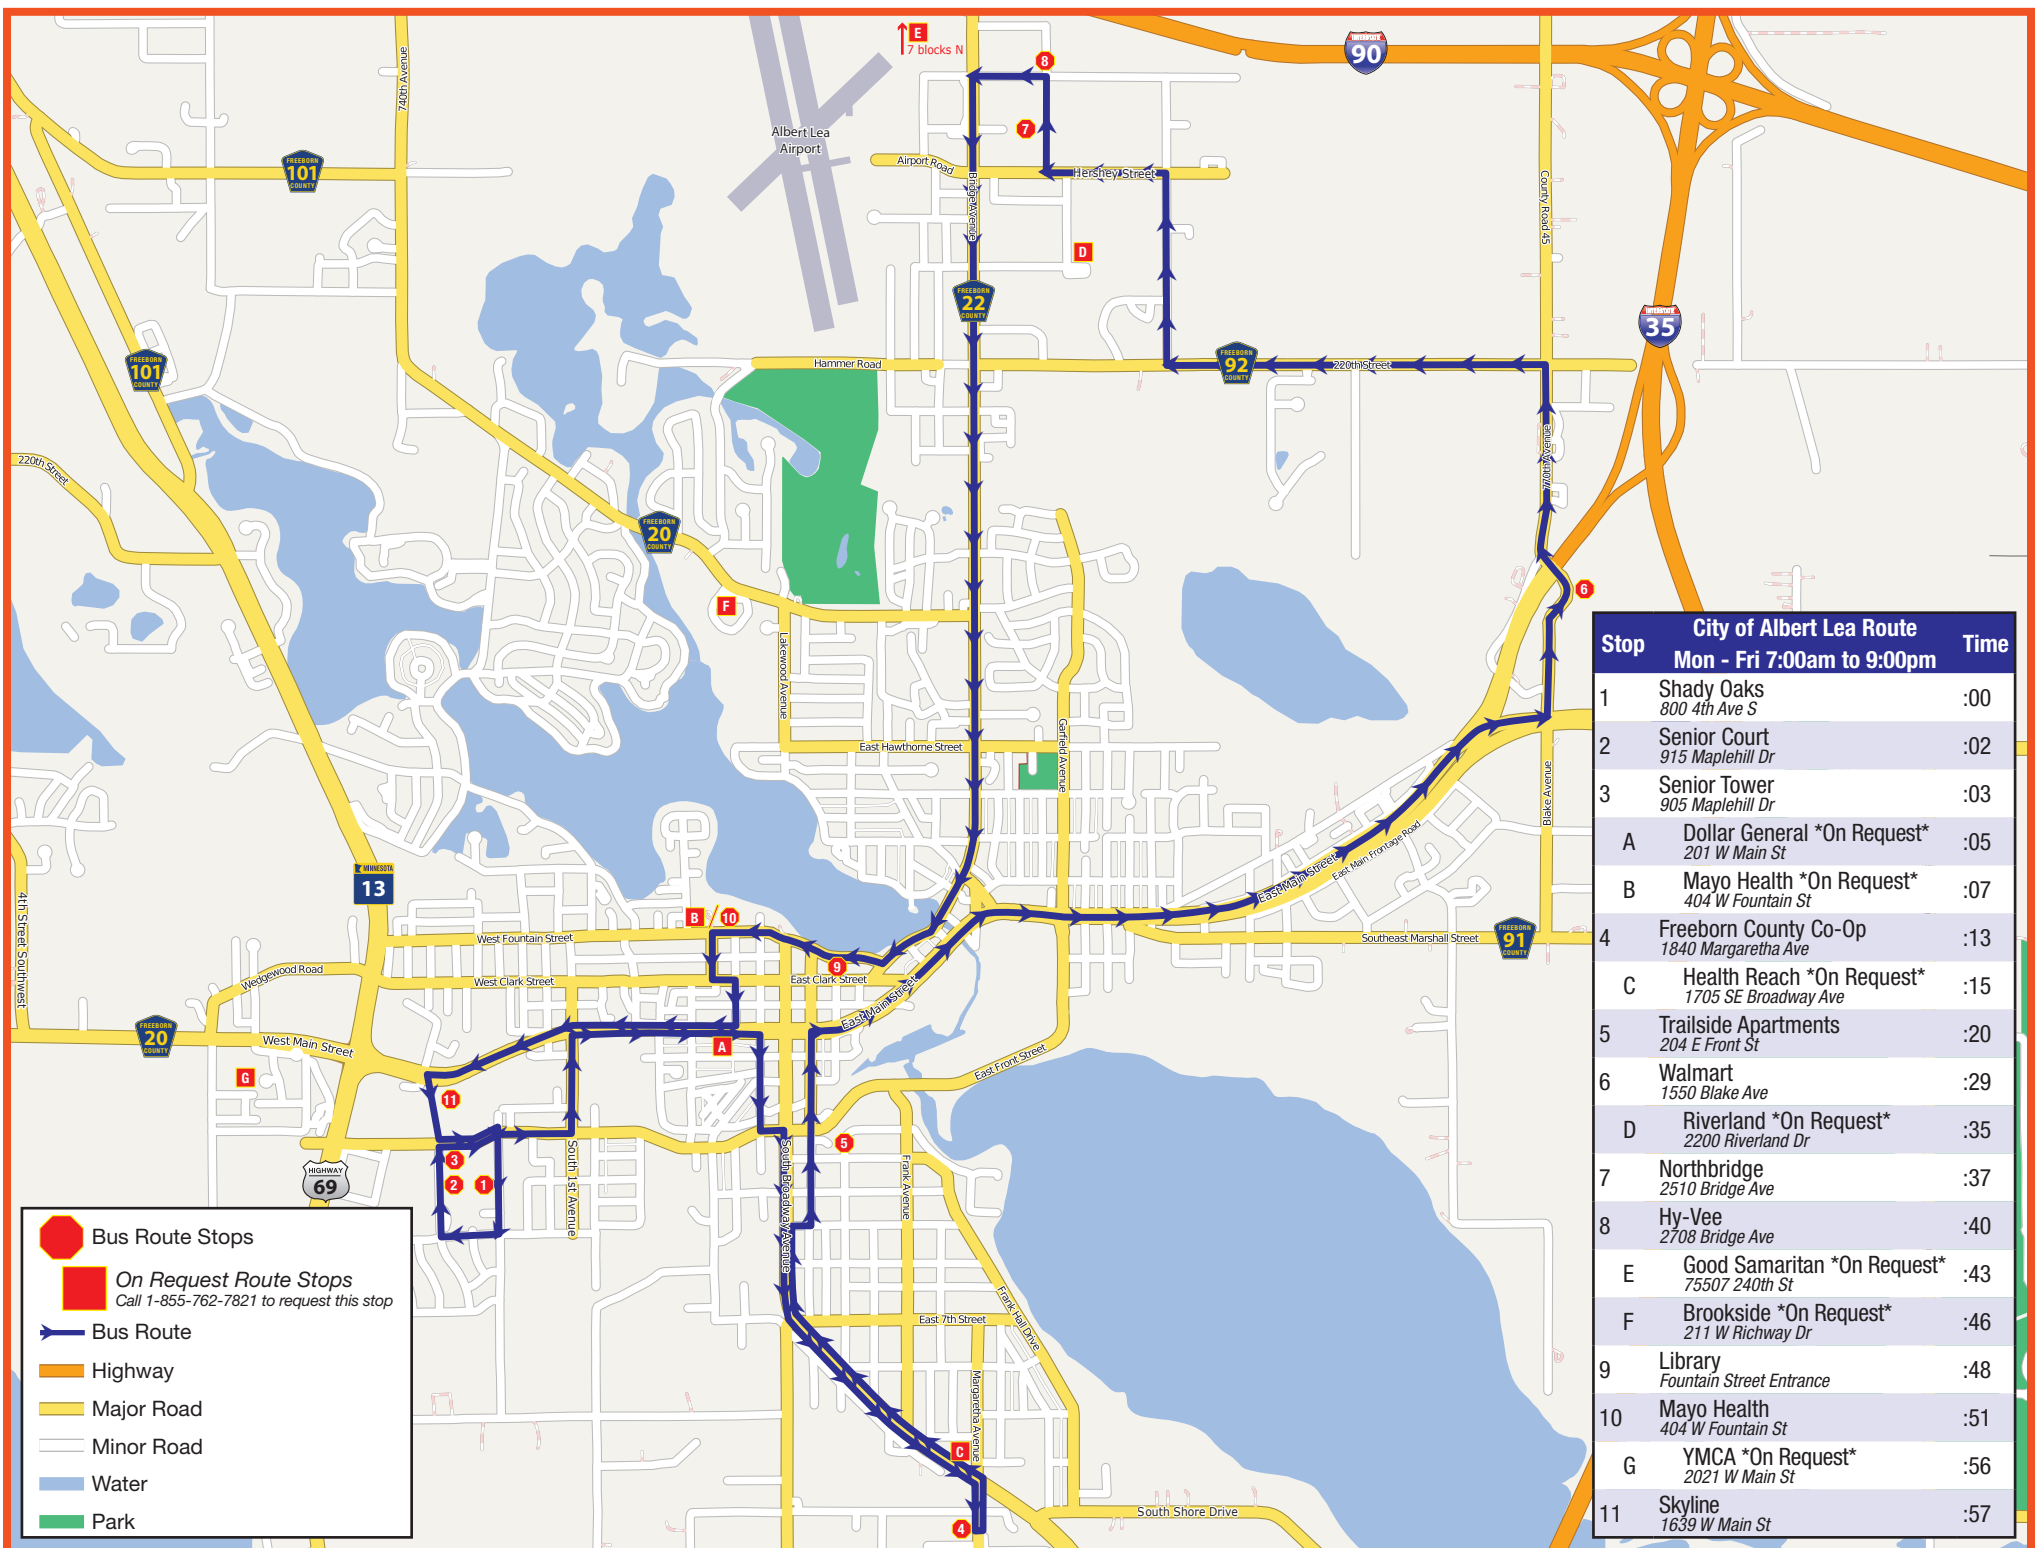

## Beginning Early 2017

**Freeborn County/  
Albert Lea**

**Only \$1.50 Per Ride!**

**7:00 AM to 9:00 PM Monday – Friday**

*No Reservation Required! (See Route Map)*

**Deviated Route Service**

**Only \$2.00 Per Ride!**

**6:00 AM to 6:00 PM Monday – Friday  
9:00 AM to 1:00 PM Saturday & Sunday**

*Call 855-SMART-B1 during dispatch hours to schedule your ride.*

**Demand Response Service**

**Call us with questions or to schedule a ride!**