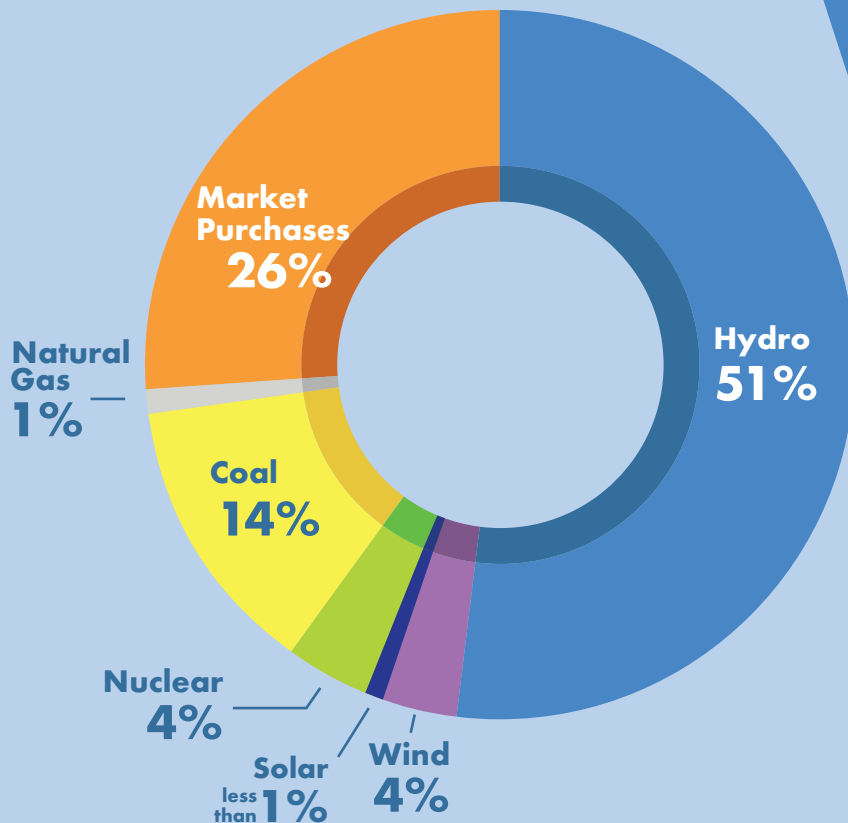

CARING FOR THE ENVIRONMENT

Moorhead's Power Supply Mix

Our diverse mix of power supply resources results in reliable, affordable and environmentally friendly electric service for Moorhead's citizens and businesses.

Renewable resources continue to be added to the mix. A small solar project was added in 2016 and a new hydroelectric project is under construction.

To learn more, call us today at (218) 477-8000.

2017 RESOURCE MIX FOR MOORHEAD