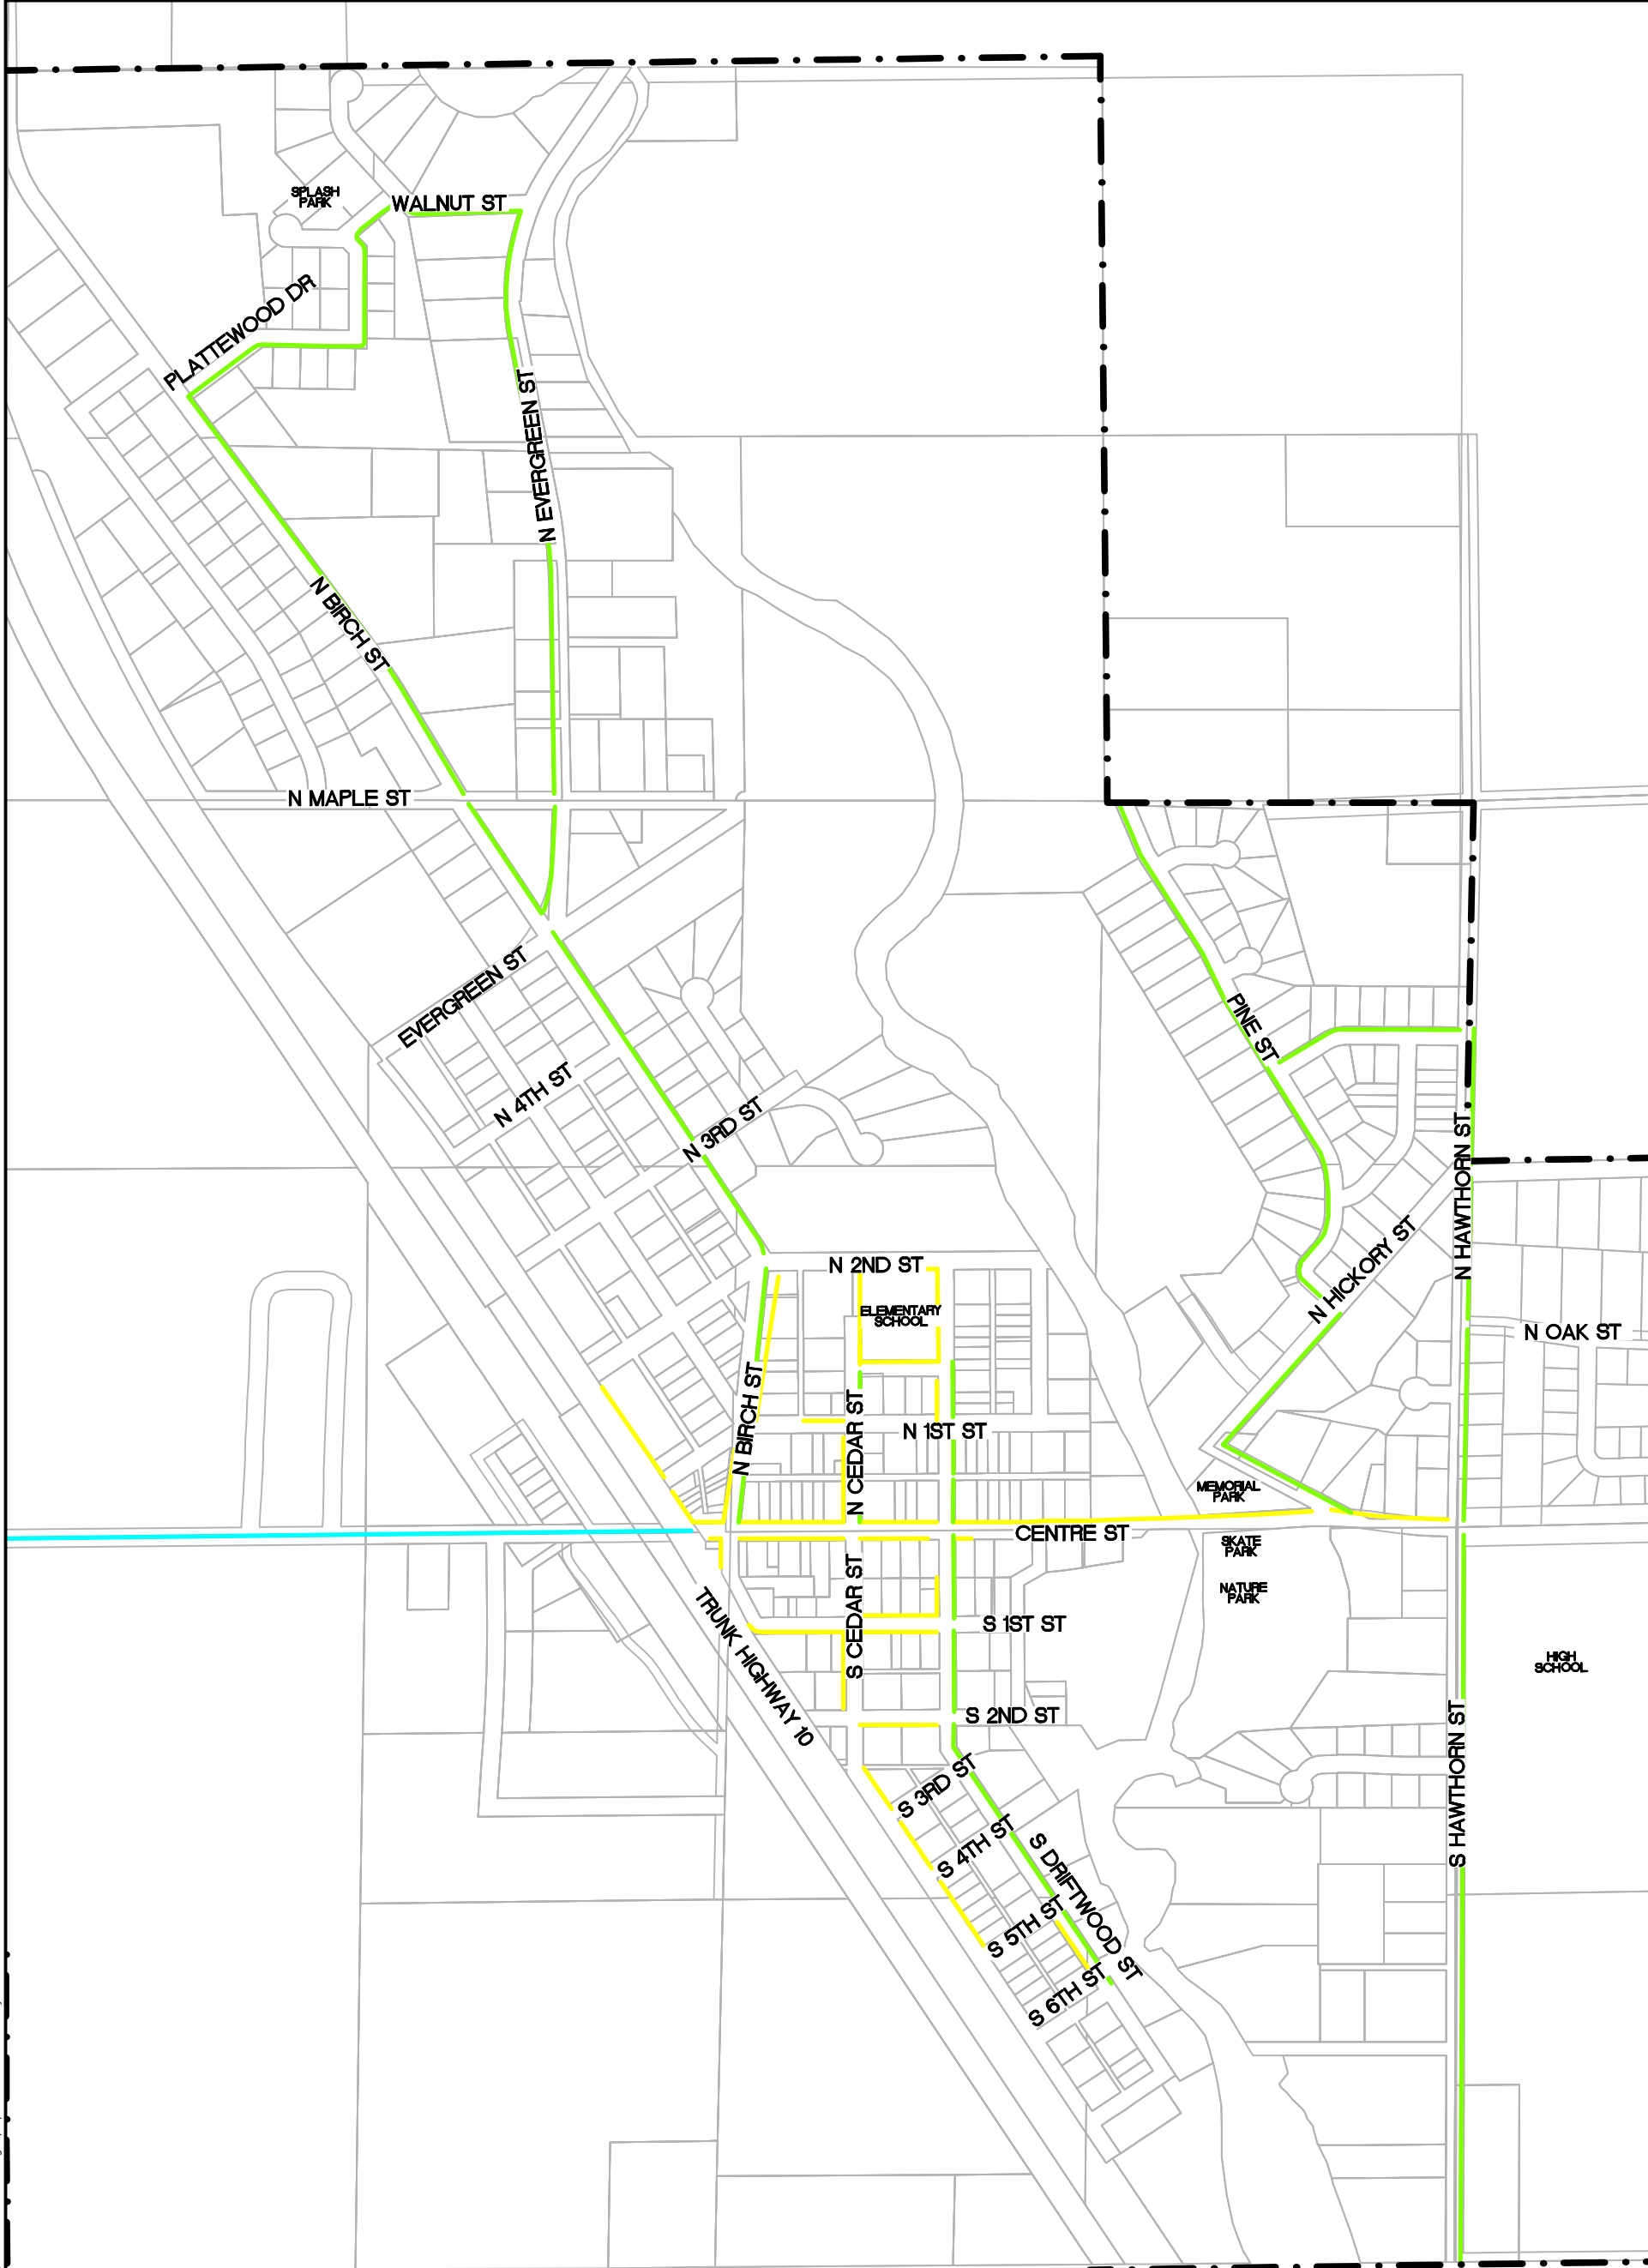

P:\PT\PIERZ\120311\5-Design\51-Drawings\10-Civil\cad\dwg\Royalton\sidewalks.dwg 1/2/2013 12:52 PM jschmitz

- EXISTING SIDEWALK
- PROPOSED SIDEWALK
- PREFERRED TRAIL CONNECTION OPTION

PHONE: 320.229.4300
1200 25TH AVENUE SOUTH
P.O. BOX 1717
ST. CLOUD, MN 56302-1717
www.sehinc.com

FILE NO.
120311

DATE:
12/18/2012

**MASTER SIDEWALK AND TRAIL PLAN
EXISTING AND PROPOSED SIDEWALKS
ROYALTON, MINNESOTA**

**EXHIBIT
NO. 1**

P:\PT\PIERZ\120311\5-Design\51-Drawings\10-Civil\Cad\dwg\Royaltonsidewalks.dwg 1/2/2013 12:52 PM jschmitz

-  EXISTING SIDEWALK
-  PREFERRED TRAIL CONNECTION OPTION
-  PROPOSED SIDEWALK
-  SOO LINE TRAIL
-  EXISTING TRAIL PARKING AREA
-  CITY LIMITS

PHONE: 320.229.4300
1200 25TH AVENUE SOUTH
P.O. BOX 1717
ST. CLOUD, MN 56302-1717
www.sehinc.com

FILE NO.
120311

DATE:
12/18/2012

MASTER SIDEWALK AND TRAIL PLAN
PROPOSED TRAIL CONNECTION
TO SOO LINE TRAIL
ROYALTON, MINNESOTA

EXHIBIT
NO. 2

P:\PTV\PIERZ\120311\5-Design\51-Drawings\10-Civil\cod\dwg\Royaltonsidewalks.dwg 1/2/2013 12:54 PM j_schmitz