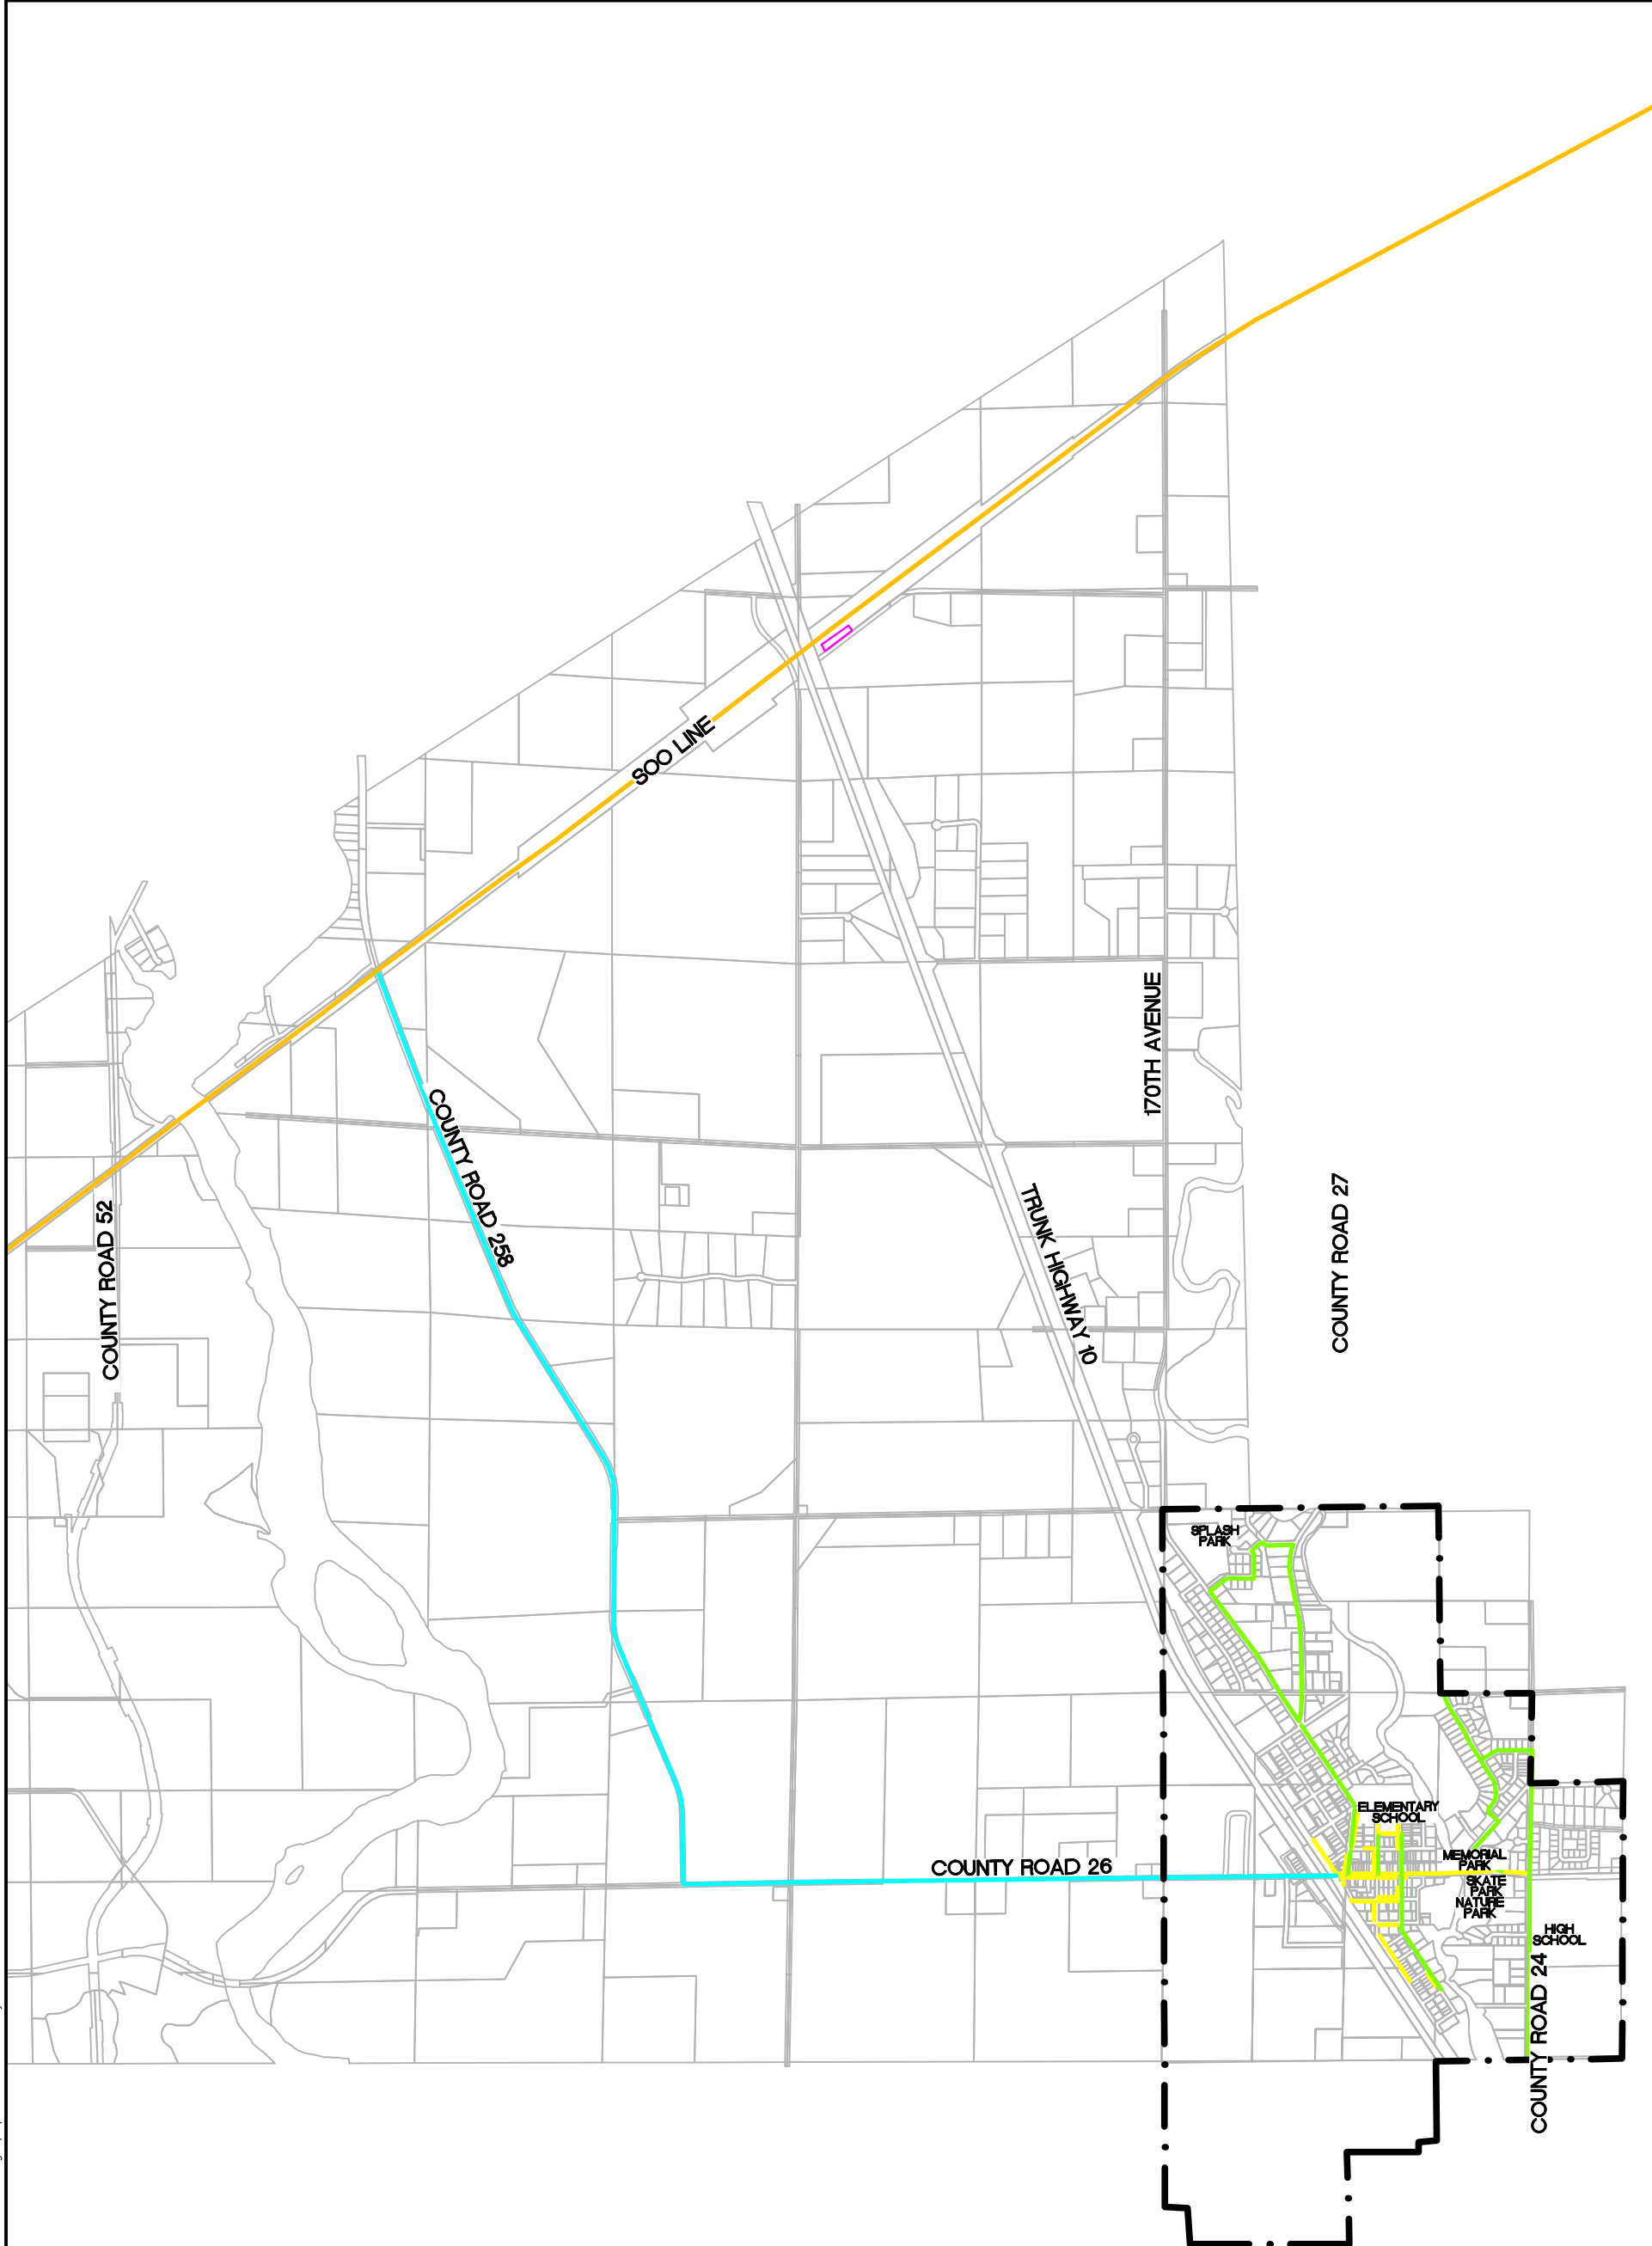

**MASTER SIDEWALK AND TRAIL PLAN
 EXISTING AND PROPOSED SIDEWALKS
 ROYALTON, MINNESOTA**

**EXHIBIT
 NO. 1**

P:\PTV\PIERZ\120311\5-Design\51-Drawings\10-Civil\cad\Royalton\sidewalks.dwg 1/2/2013 12:54 PM j_schmitz

-  EXISTING SIDEWALK
-  PREFERRED TRAIL CONNECTION OPTION
-  PROPOSED SIDEWALK
-  SOO LINE TRAIL
-  EXISTING TRAIL PARKING AREA
-  CITY LIMITS

PHONE: 320.229.4300
1200 25TH AVENUE SOUTH
P.O. BOX 1717
ST. CLOUD, MN 56302-1717
www.sehinc.com

FILE NO.
120311

DATE:
12/18/2012

MASTER SIDEWALK AND TRAIL PLAN
PROPOSED TRAIL CONNECTION
TO SOO LINE TRAIL
ROYALTON, MINNESOTA

EXHIBIT
NO. 2

P:\PTV\PIERZ\120311\5-Design\51-Drawings\10-Civil\cod\dwg\Royaltonsidewalks.dwg 1/2/2013 12:54 PM j_schmitz

FILE NO.
120311
 DATE:
12/18/2012

**MASTER SIDEWALK AND TRAIL PLAN
 PROPOSED TRAIL CONNECTION
 TO SOO LINE TRAIL
 ROYALTON, MINNESOTA**

**EXHIBIT
 NO. 2**