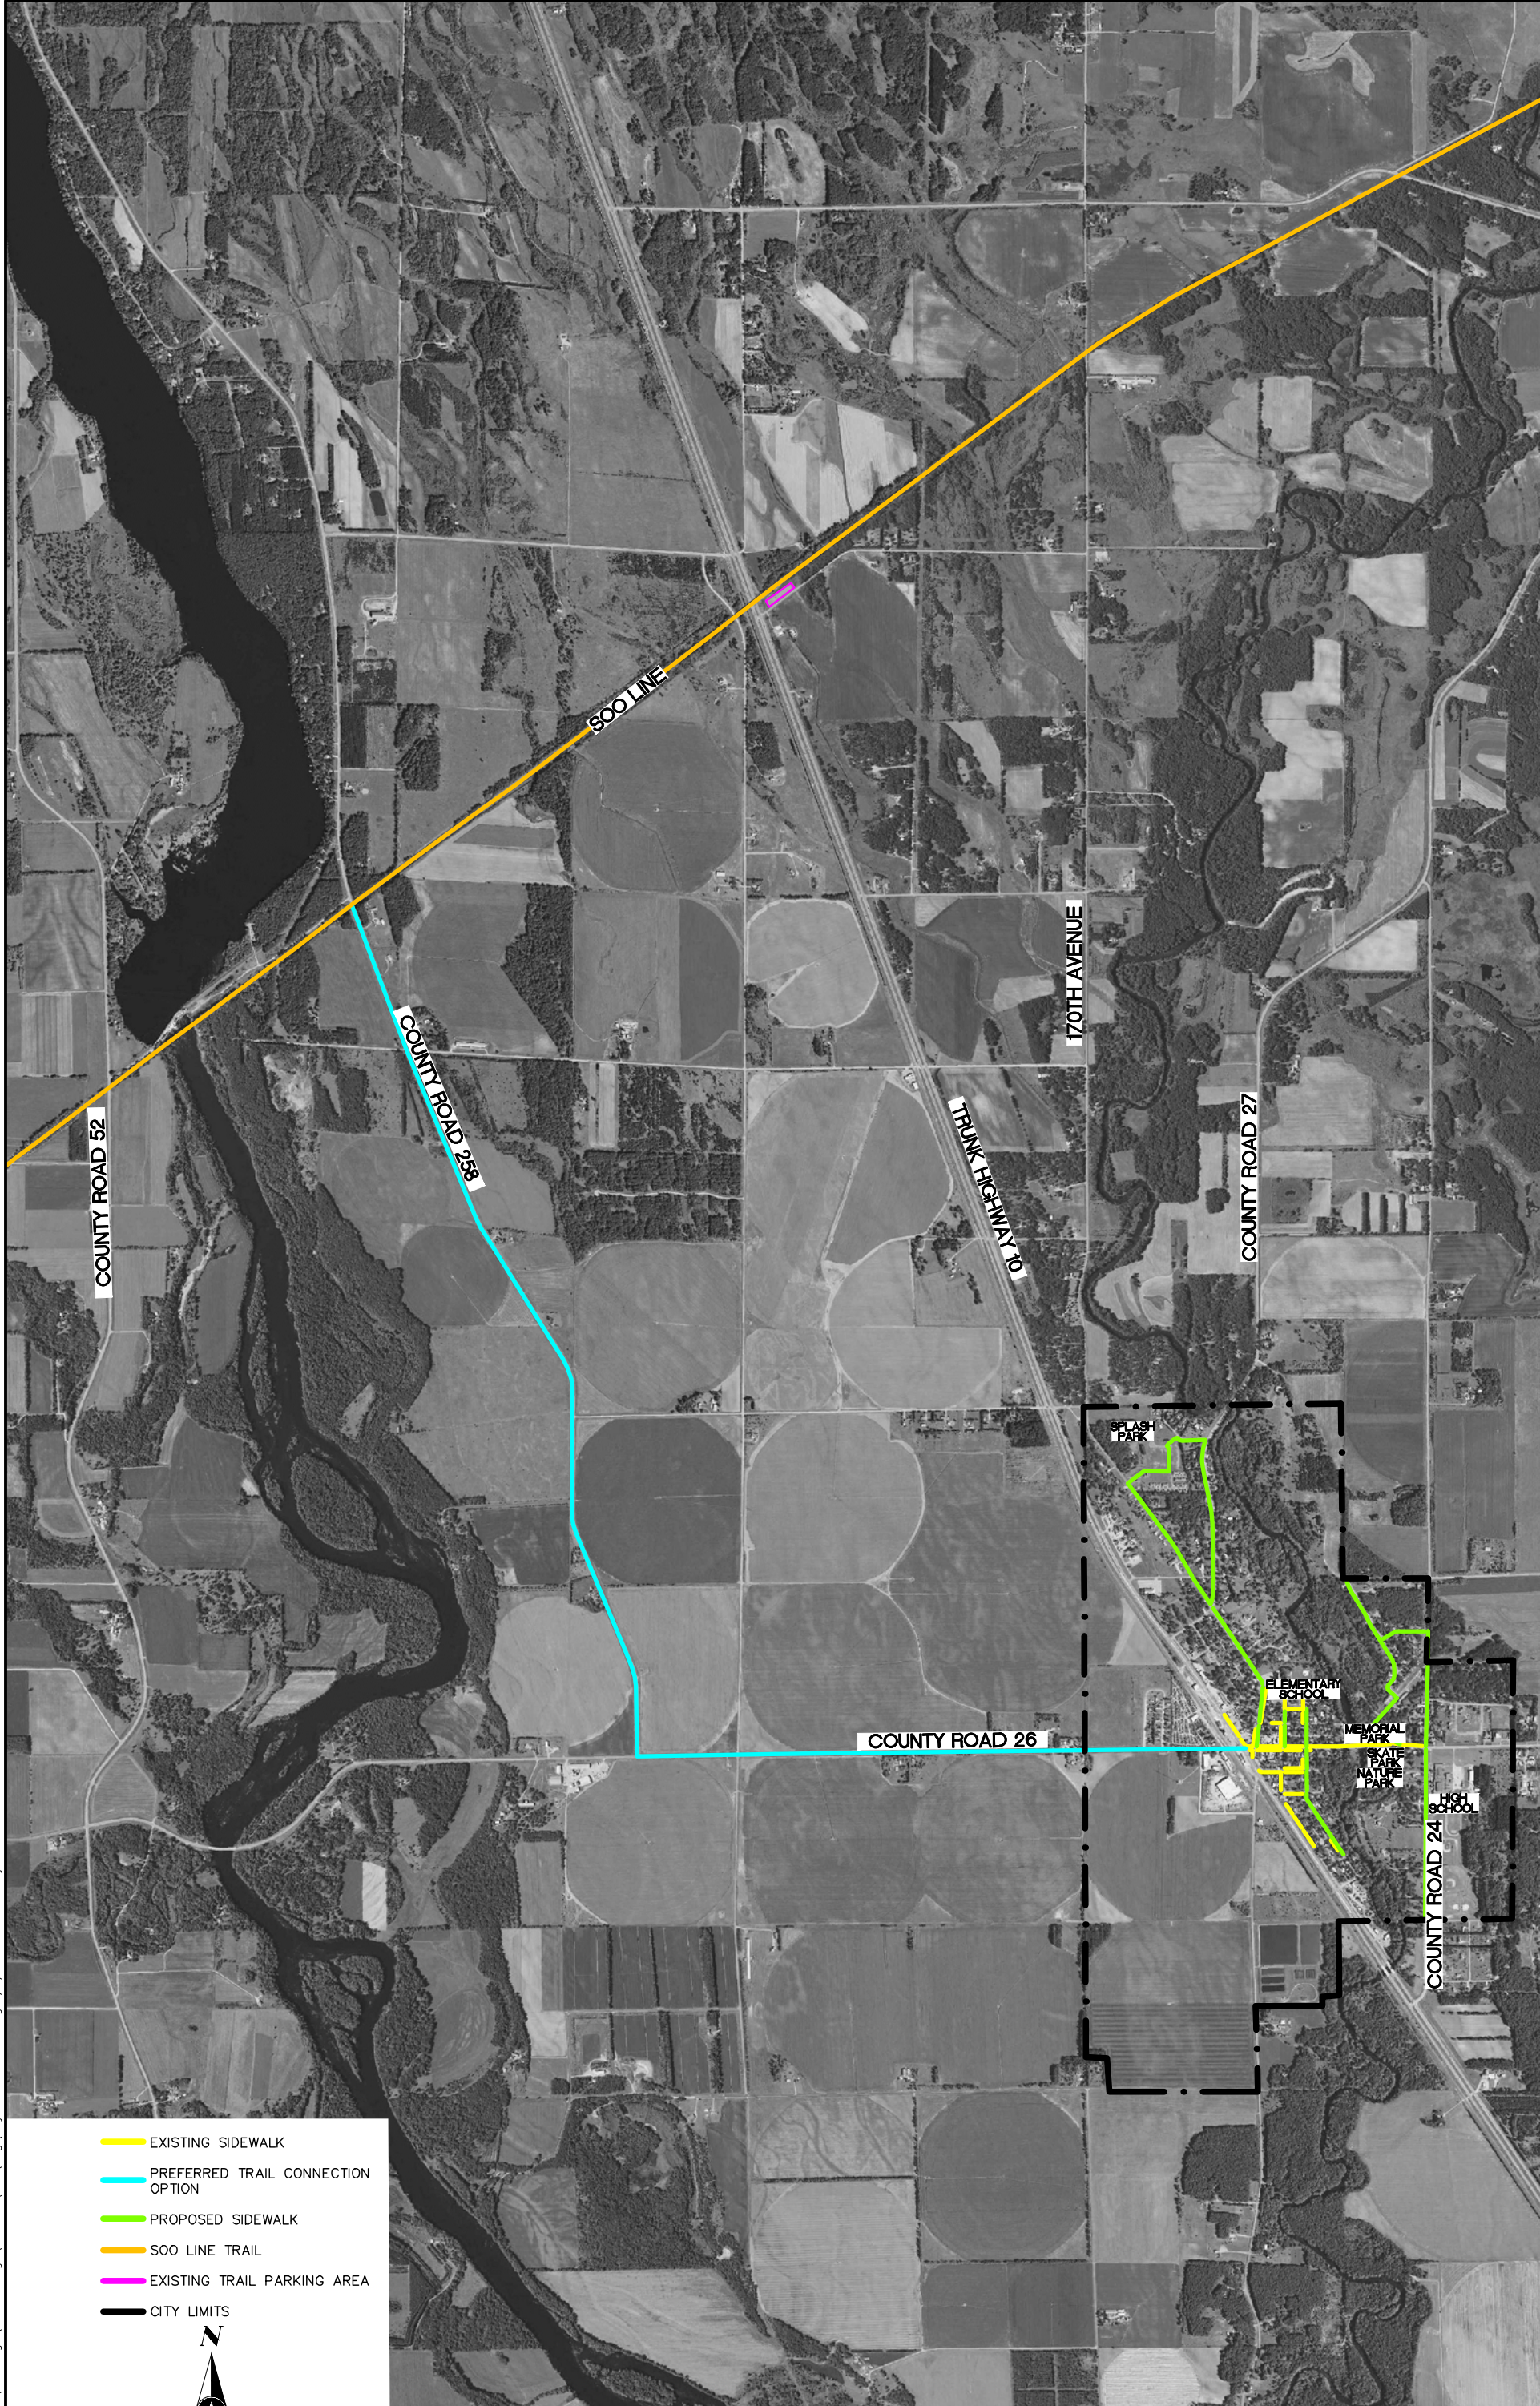

FILE NO.
120311

DATE:
12/18/2012

**MASTER SIDEWALK AND TRAIL PLAN
EXISTING AND PROPOSED SIDEWALKS
ROYALTON, MINNESOTA**

**EXHIBIT
NO. 1**

P:\PT\PIERZ\120311\5-Design\51-Drawings\10-Civil\Cad\dwg\Royaltonsidewalks.dwg 1/2/2013 12:52 PM jschmitz

- EXISTING SIDEWALK
- PROPOSED SIDEWALK
- PREFERRED TRAIL CONNECTION OPTION

SEH
 PHONE: 320.229.4300
 1200 25TH AVENUE SOUTH
 P.O. BOX 1717
 ST. CLOUD, MN 56302-1717
 www.sehinc.com

FILE NO.
120311
 DATE:
12/18/2012

**MASTER SIDEWALK AND TRAIL PLAN
 EXISTING AND PROPOSED SIDEWALKS
 ROYALTON, MINNESOTA**

**EXHIBIT
 NO. 1**

P:\PTV\PIERZ\120311\5-Design\51-Drawings\10-Civil\cad\Royalton\sidewalks.dwg 1/2/2013 12:54 PM j_schmitz

-  EXISTING SIDEWALK
-  PREFERRED TRAIL CONNECTION OPTION
-  PROPOSED SIDEWALK
-  SOO LINE TRAIL
-  EXISTING TRAIL PARKING AREA
-  CITY LIMITS

PHONE: 320.229.4300
1200 25TH AVENUE SOUTH
P.O. BOX 1717
ST. CLOUD, MN 56302-1717
www.sehinc.com