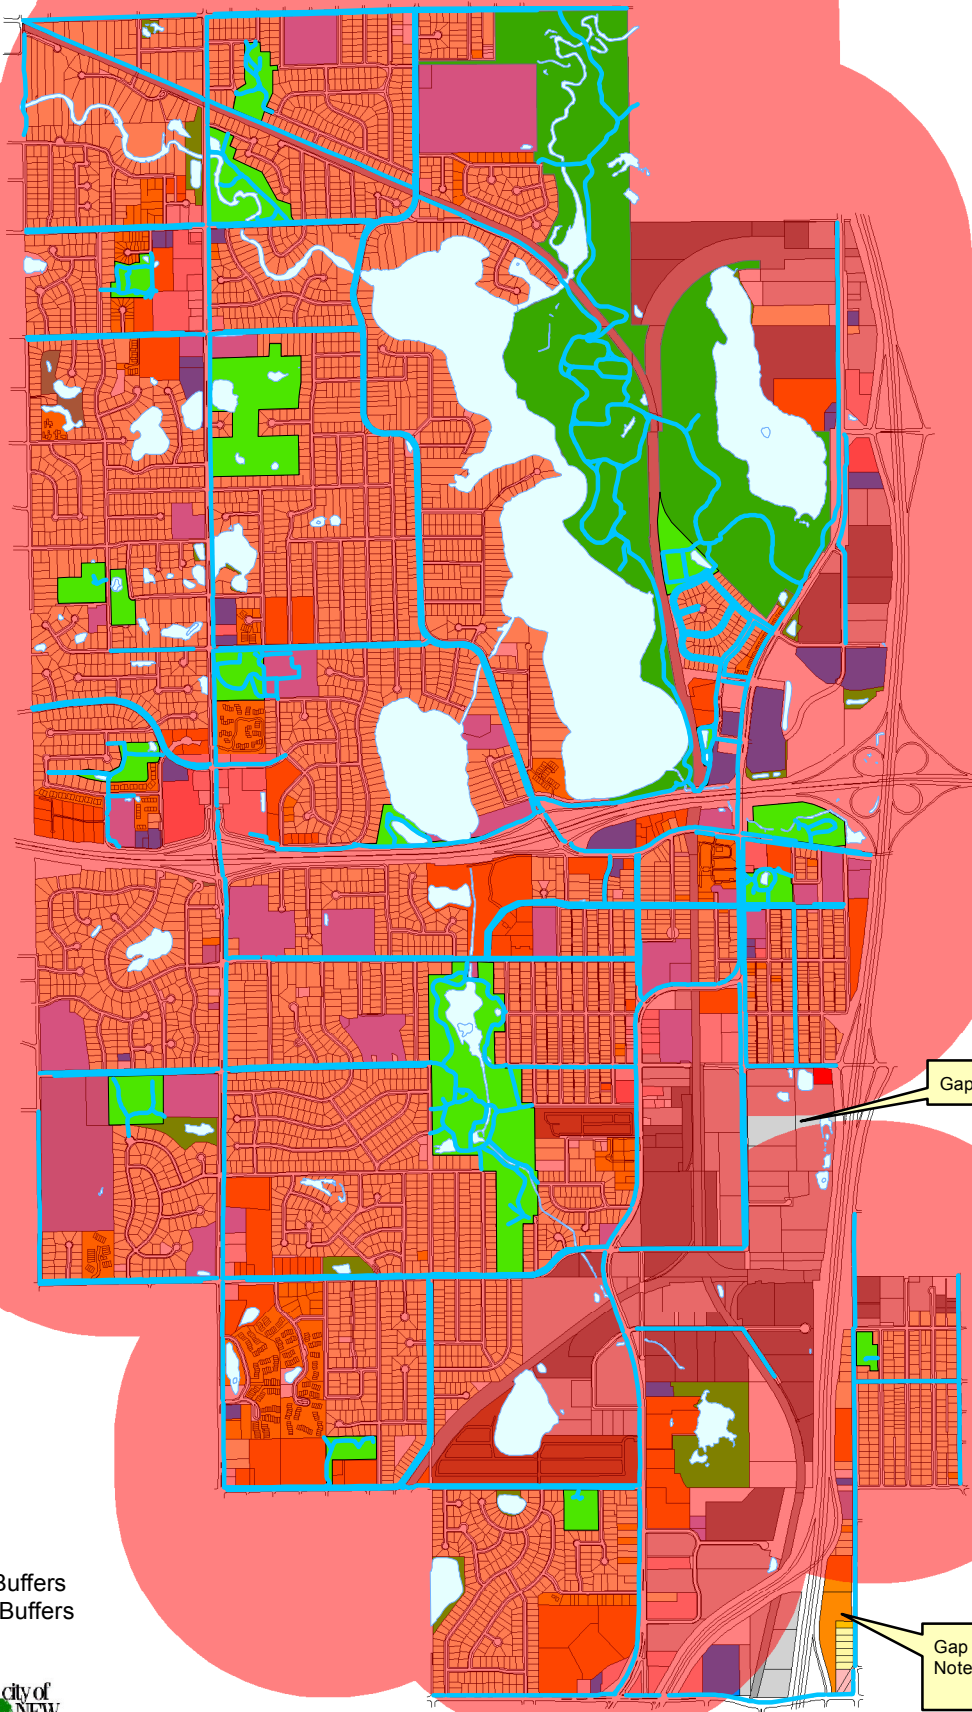

Half Mile Buffers From City and County Parks

- 0.5 Mile Buffer
- City Park
- County Park
- Sidewalk/Trail

9,174 Total Housholds
 68 Households Outside Of Buffers
 99.3% of Household Within Buffers

Gap - No Households

Gap - 68 Housholds
 Note: 2 parks in Arden Hills are within .5 miles.

City of New Brighton Parks, Open Space and Schools

-  City Park (215 ac)
-  Open Space (100 ac)
-  County Park (526 ac)
-  School (84 ac)

City Total Acres: 4,500
Green Acres: 925
20.6% of New Brighton is Green.