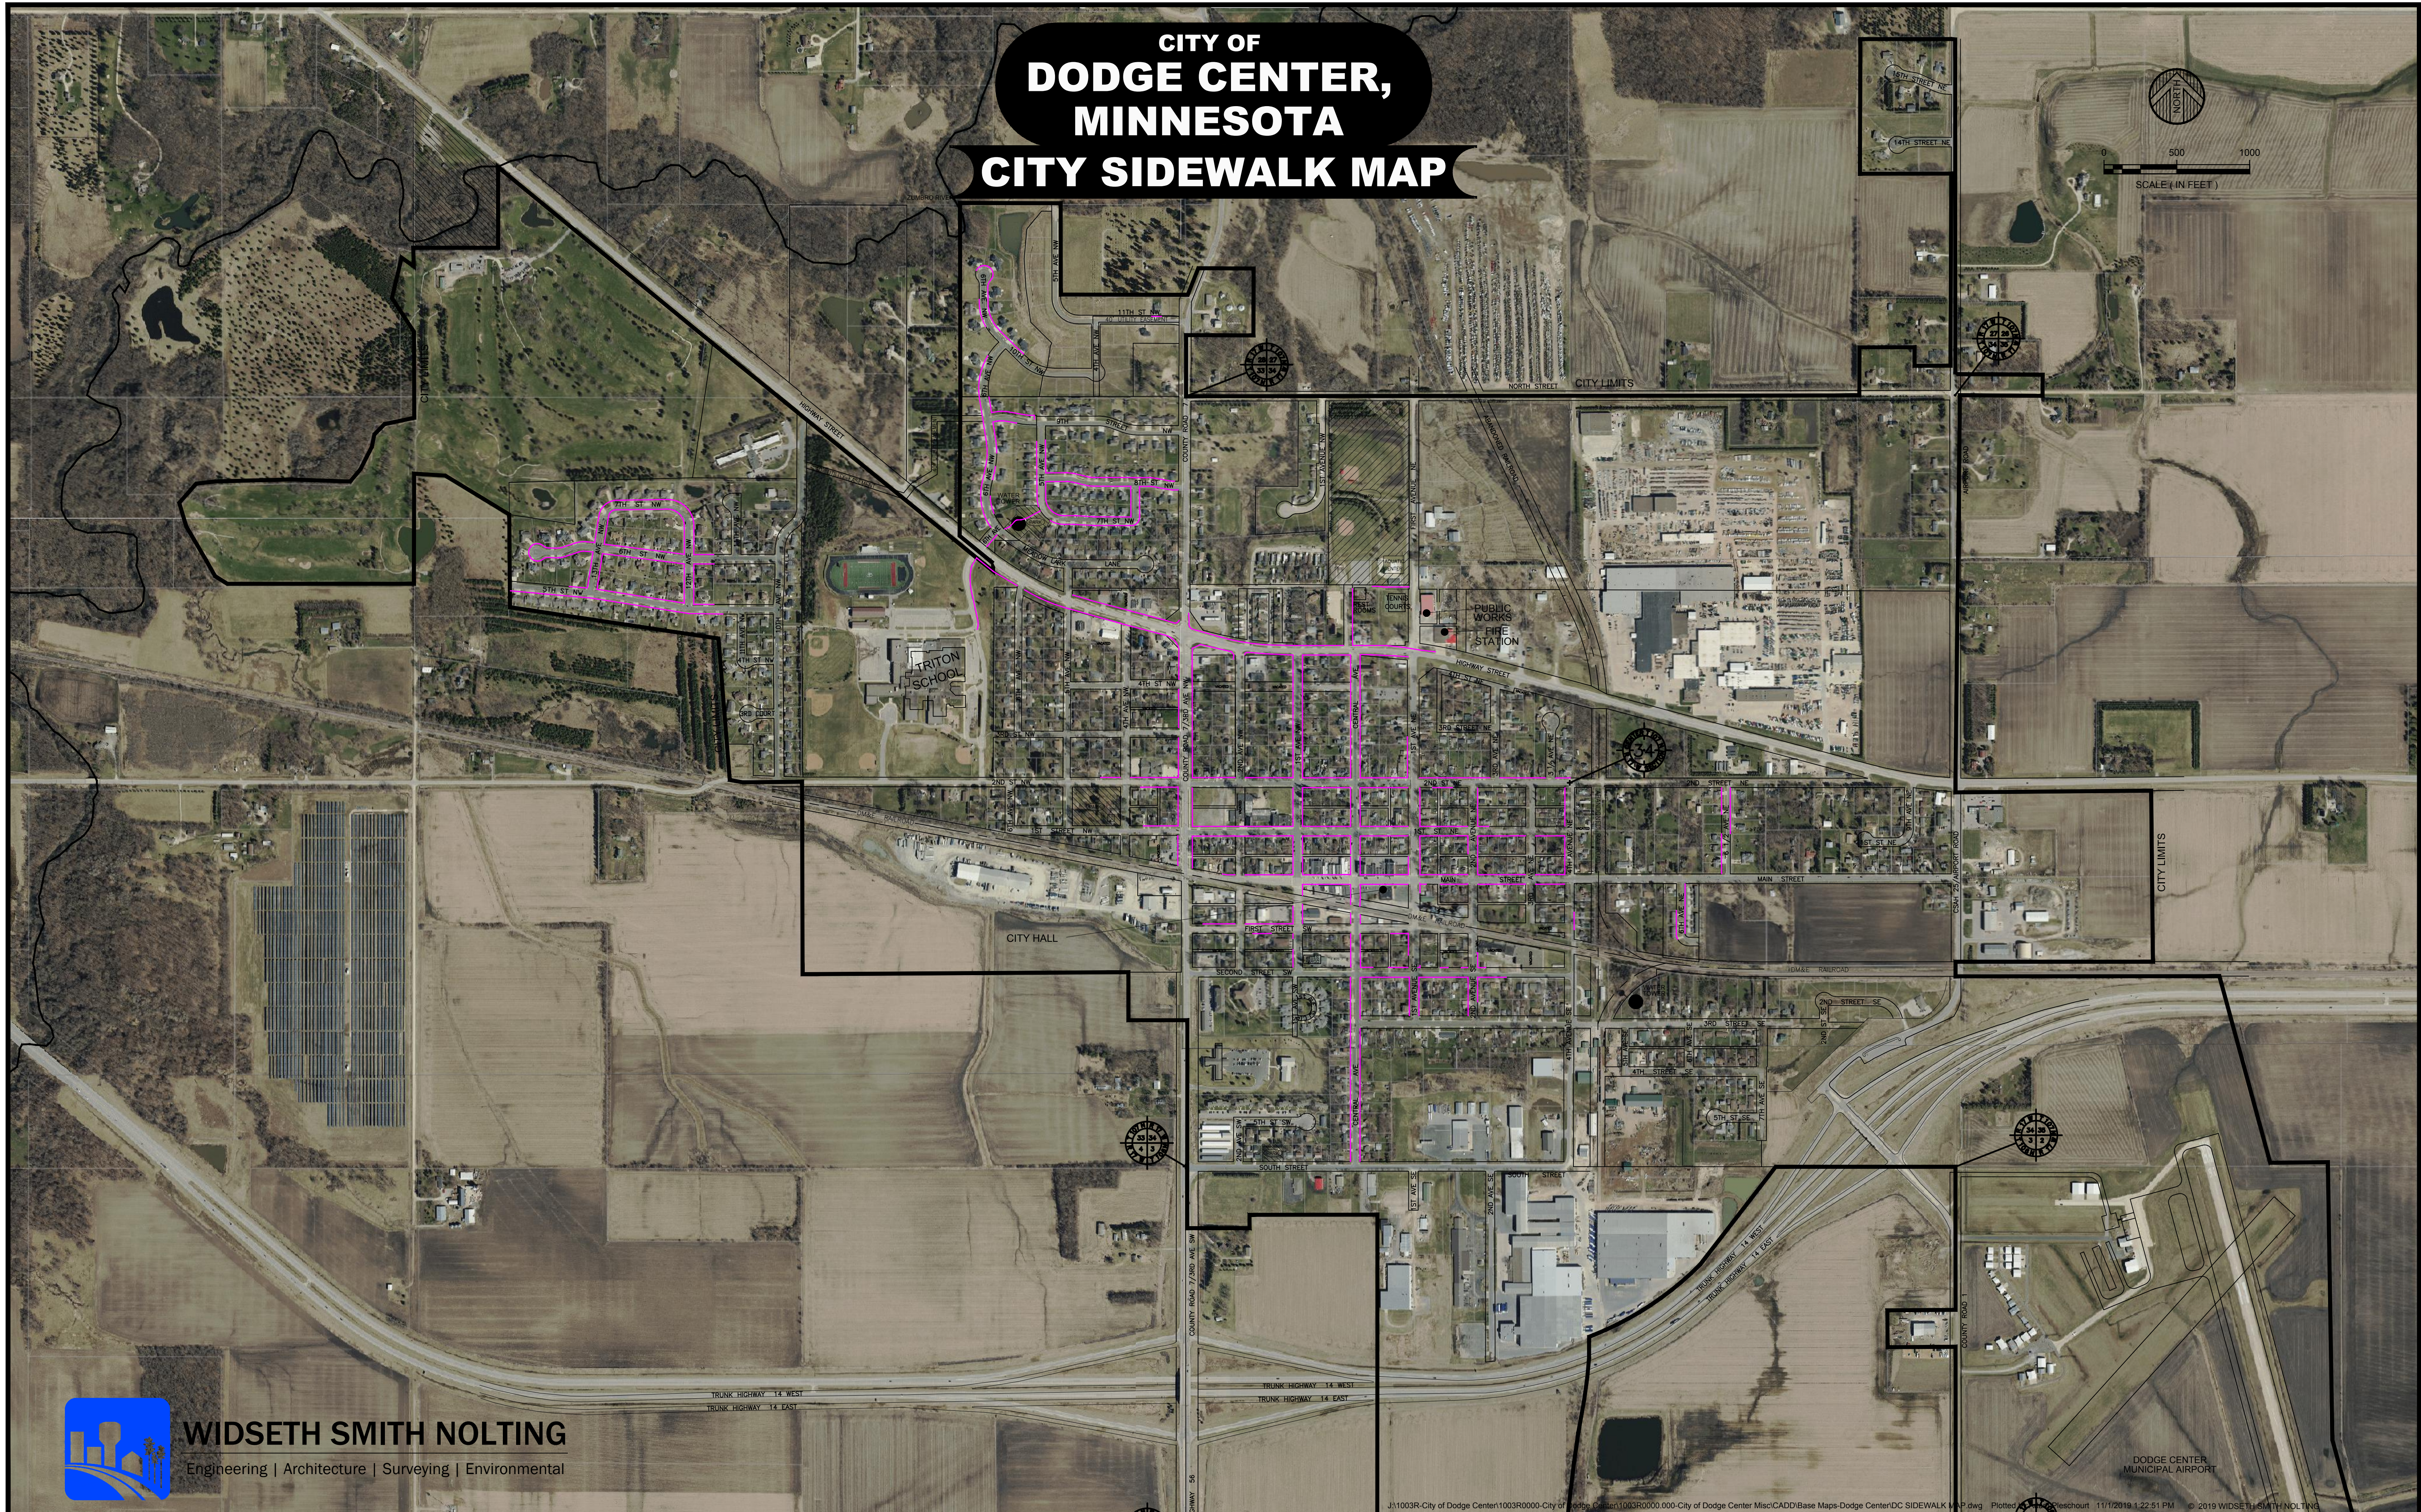

# CITY OF DODGE CENTER, MINNESOTA CITY SIDEWALK MAP

**WIDSETH SMITH NOLTING**  
Engineering | Architecture | Surveying | Environmental