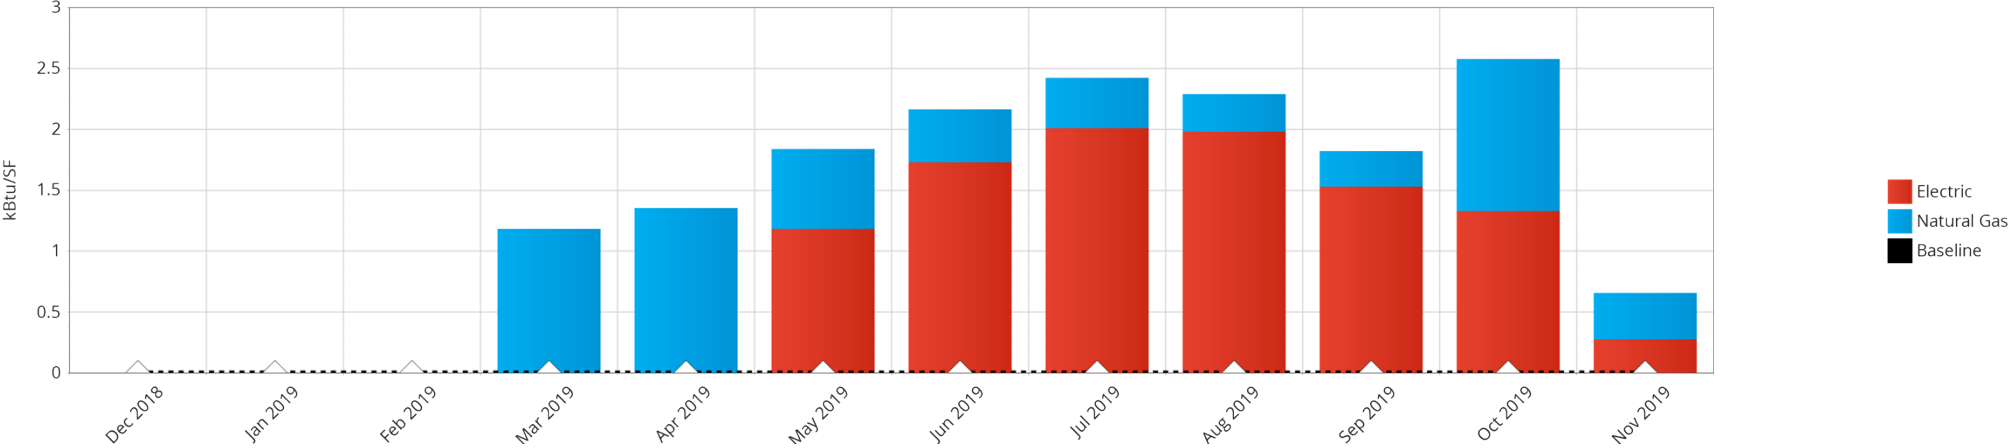

How is this site performing over time?

Comparing the most recent 12-month period to the baseline period Jan 2018 - Dec 2018