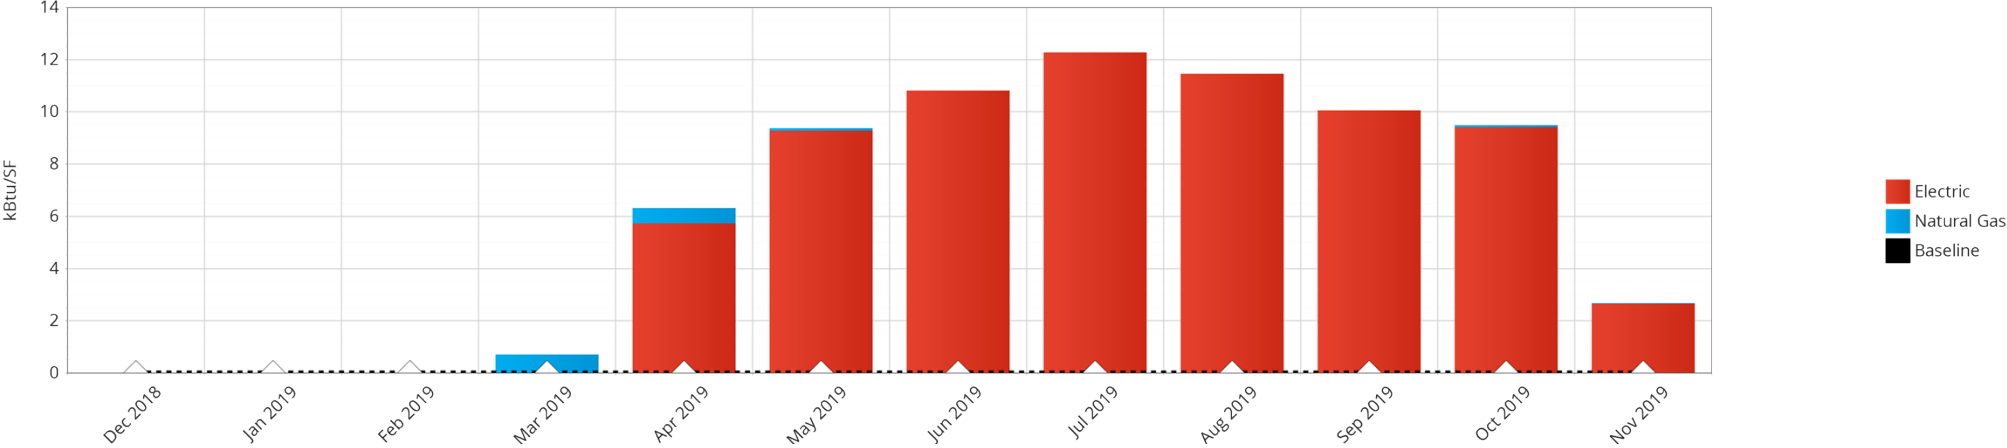

How is this site performing over time?

Comparing the most recent 12-month period to the baseline period Jan 2018 - Dec 2018