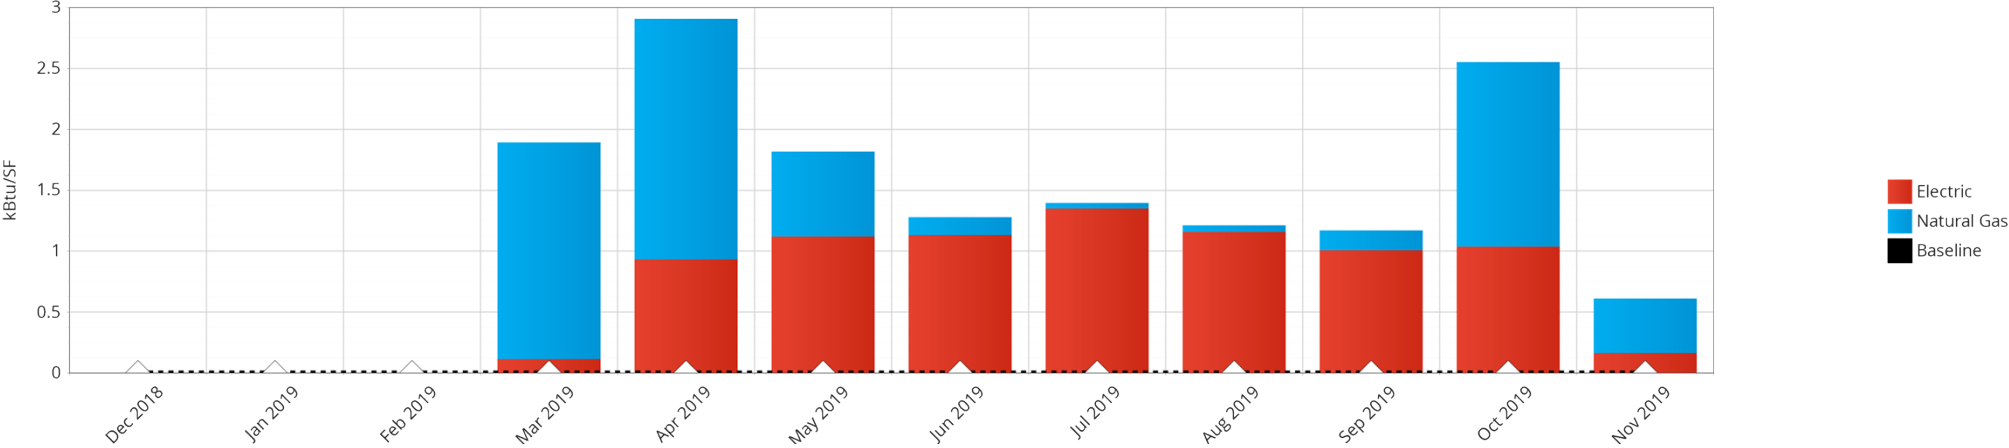

How is this site performing over time?

Comparing the most recent 12-month period to the baseline period Jan 2018 - Dec 2018