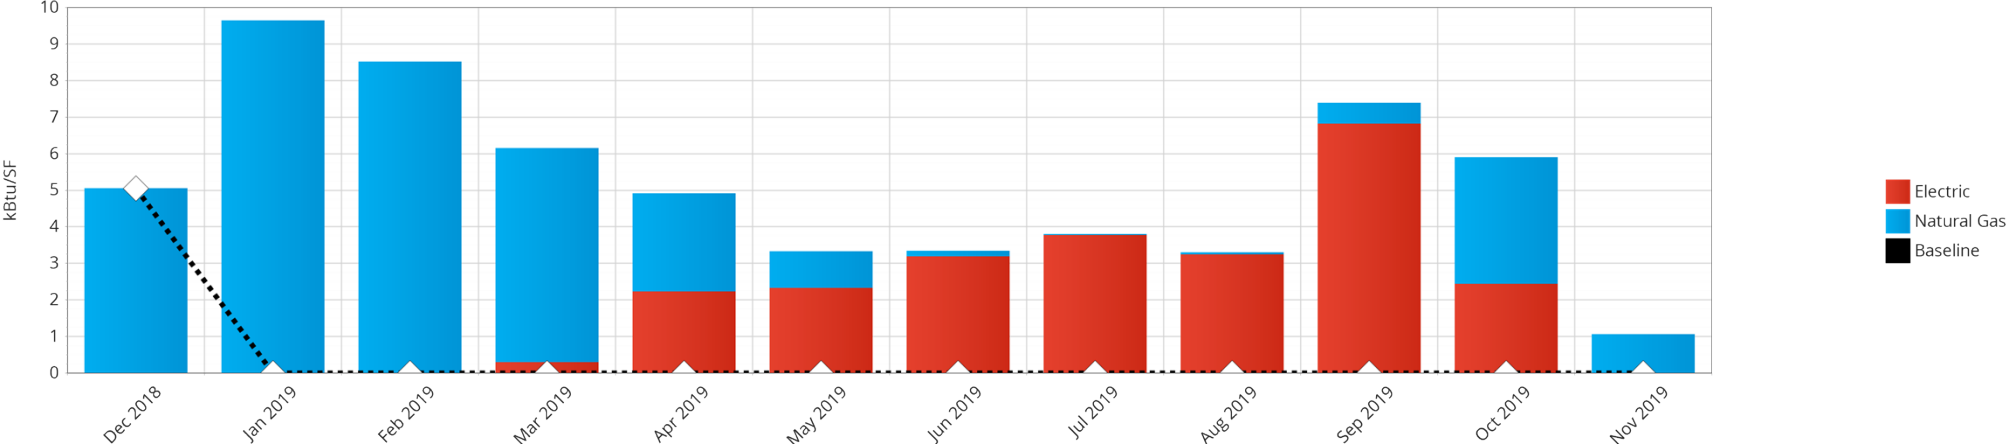

How is this site performing over time?

Comparing the most recent 12-month period to the baseline period Jan 2018 - Dec 2018