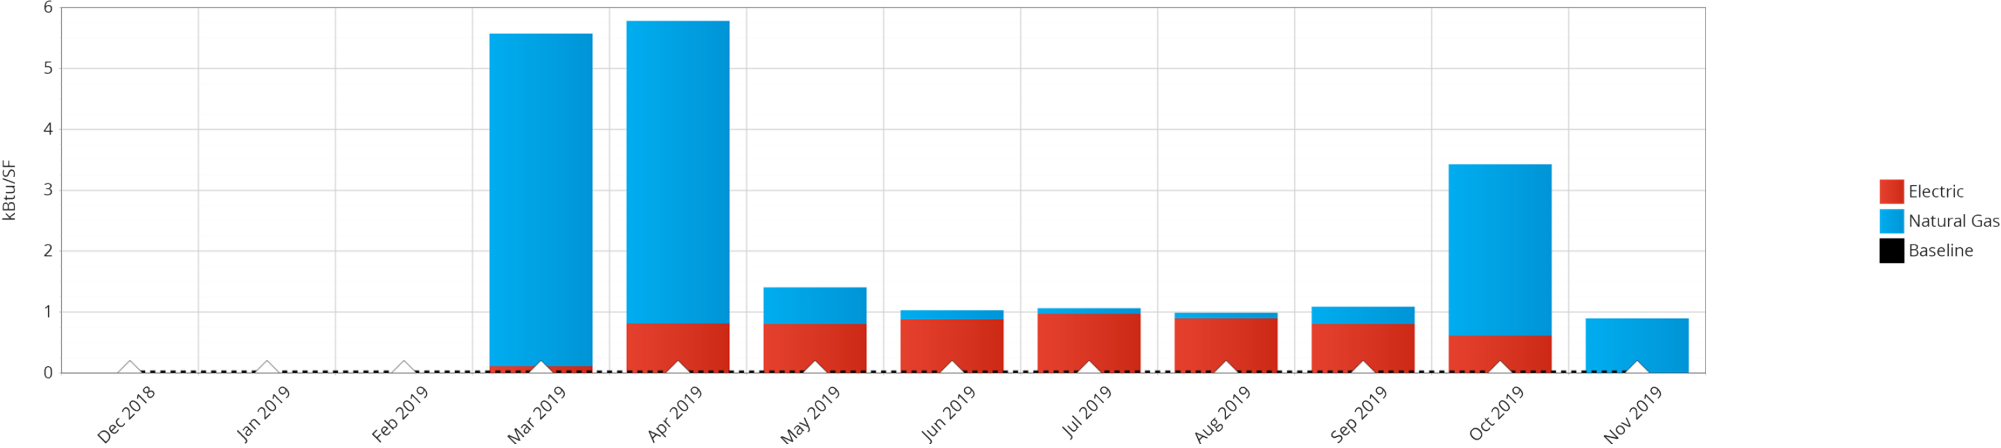

How is this site performing over time?

Comparing the most recent 12-month period to the baseline period Jan 2018 - Dec 2018