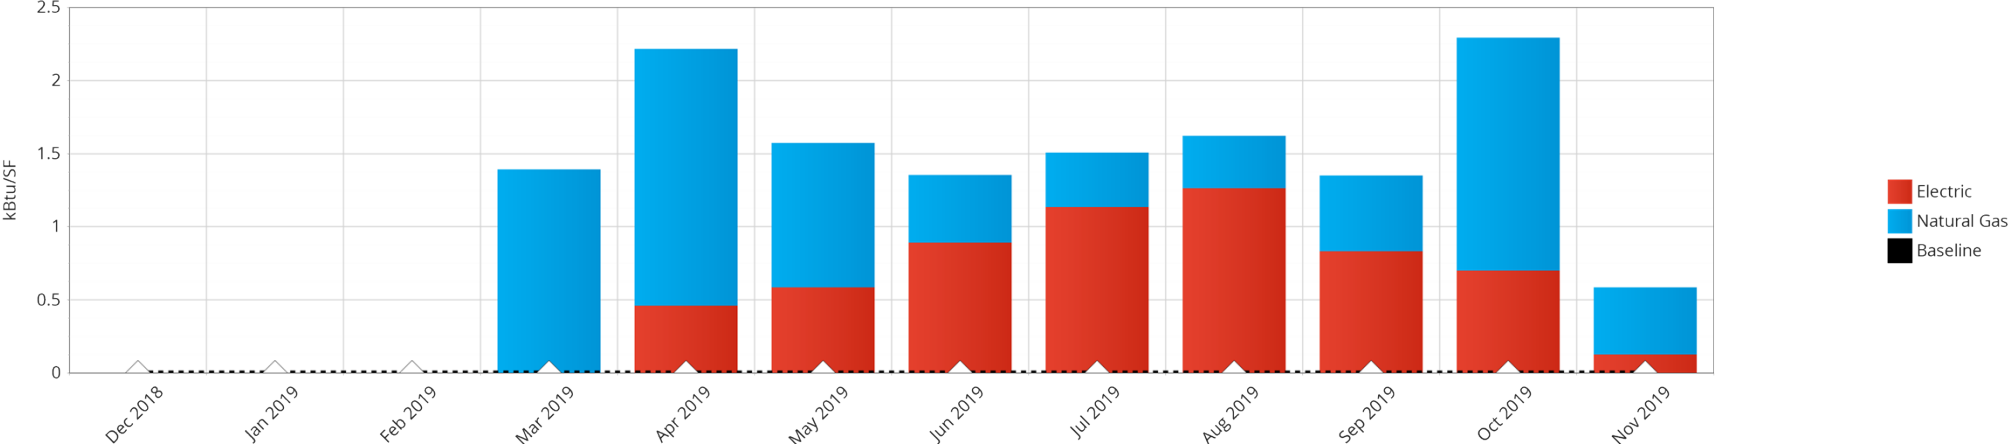

How is this site performing over time?

Comparing the most recent 12-month period to the baseline period Jan 2018 - Dec 2018