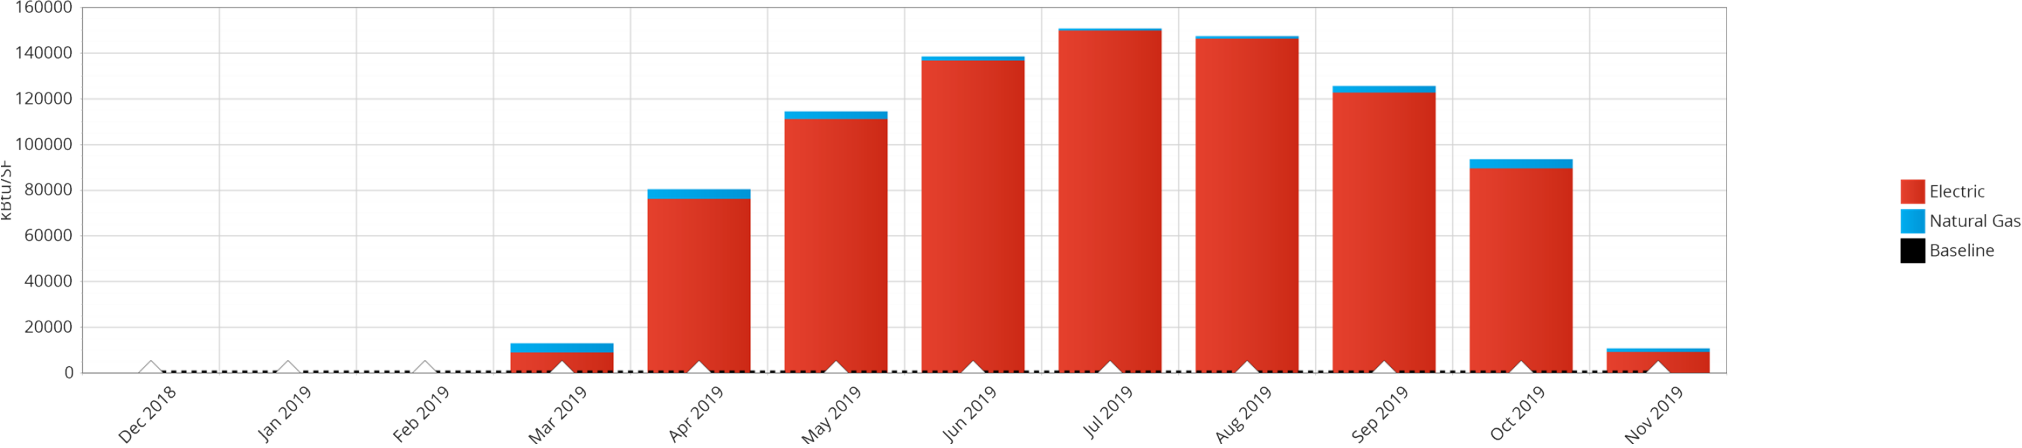

This site is unable to calculate a B3 benchmark.

How is this site performing over time?

Comparing the most recent 12-month period to the baseline period Jan 2018 - Dec 2018

Nisswa WWTP

B3 Benchmark

This site is unable to calculate a B3 Benchmark

This site is unable to calculate a B3 benchmark.

How is this site performing over time?

Comparing the most recent 12-month period to the baseline period Jan 2016 - Dec 2016

Spirits

B3 Benchmark

This site is unable to calculate a B3 Benchmark