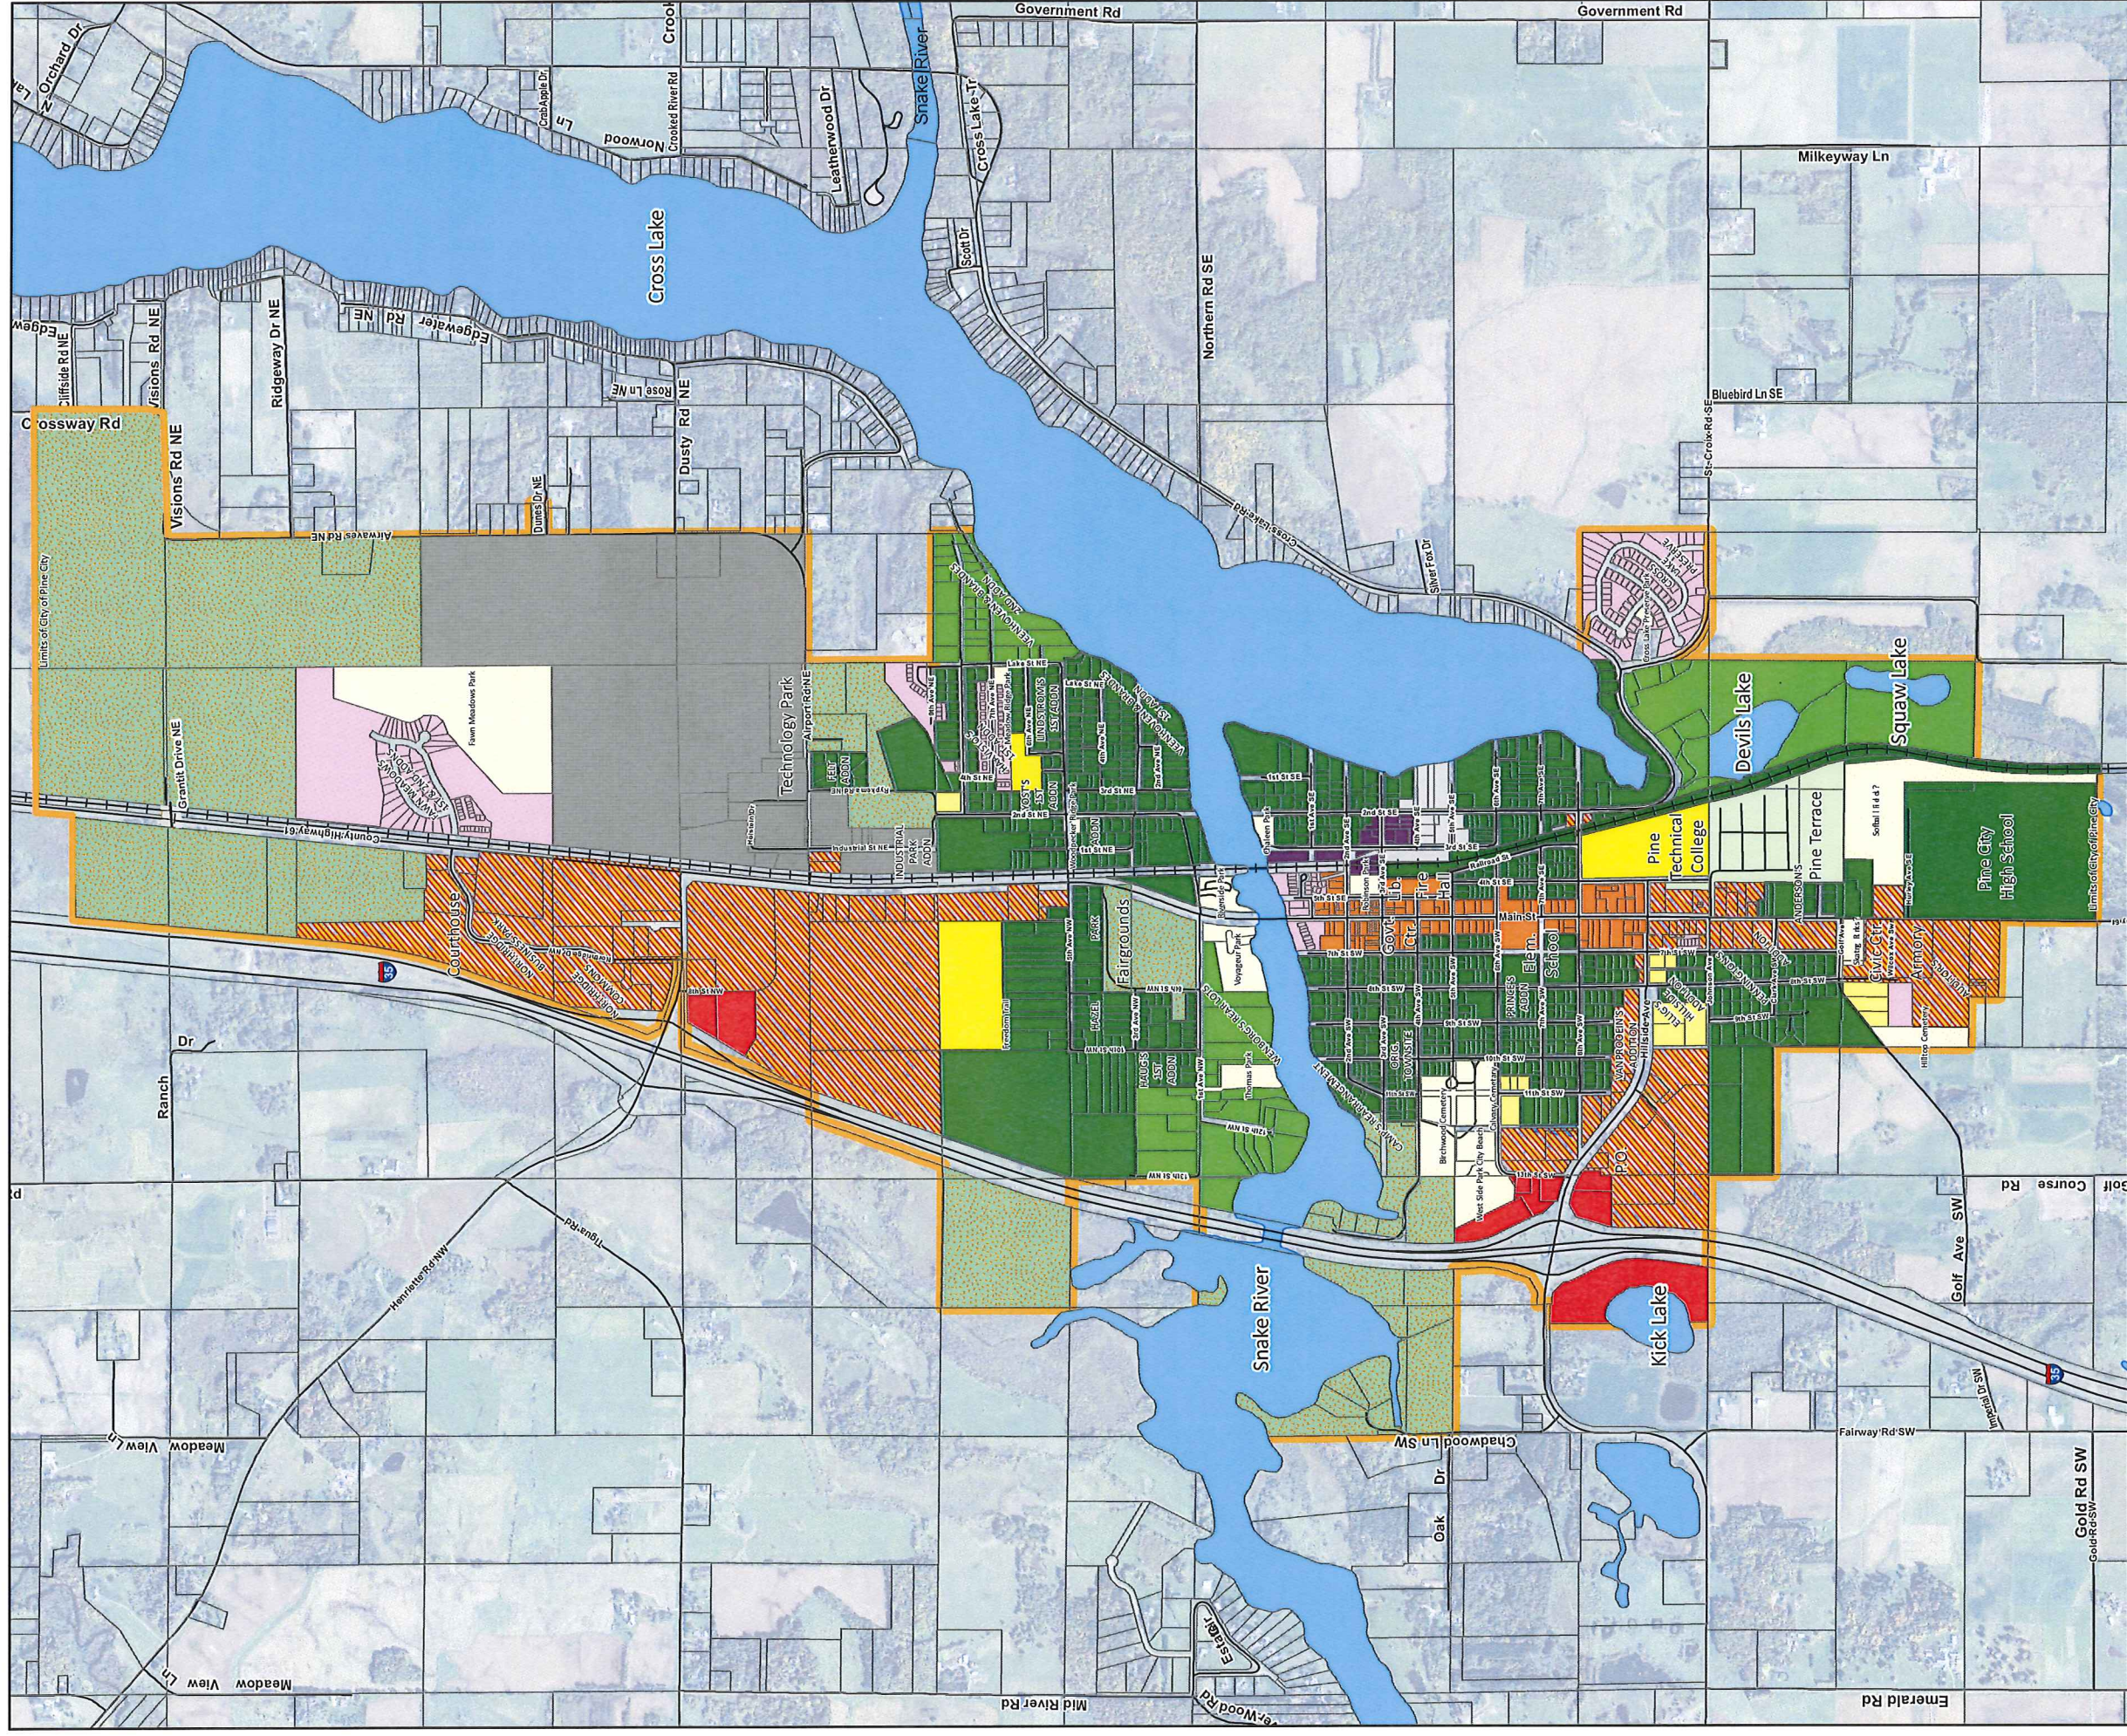

# PINE CITY, MINNESOTA ZONING MAP

## Legend

-  Municipal Boundary Zoning
  -  0 0.25 0.5 Miles
  - 
- |   |       |   |                      |
|---|-------|---|----------------------|
|  | MFR-1 |  | R-1                  |
|  | MFR-2 |  | TI-1                 |
|  | MHP   |  | TI-2                 |
|  | CBD   |  | Parks and Cemeteries |
|  | GB    |   |                      |
|  | HB    |   |                      |

Official Zoning Map of the City of Pine City

May 2011

Questions about its interpretation should be directed to Pine City's Planning & Zoning Dept. at 320.629.2575

**Pine City**  
North. Nice and close.