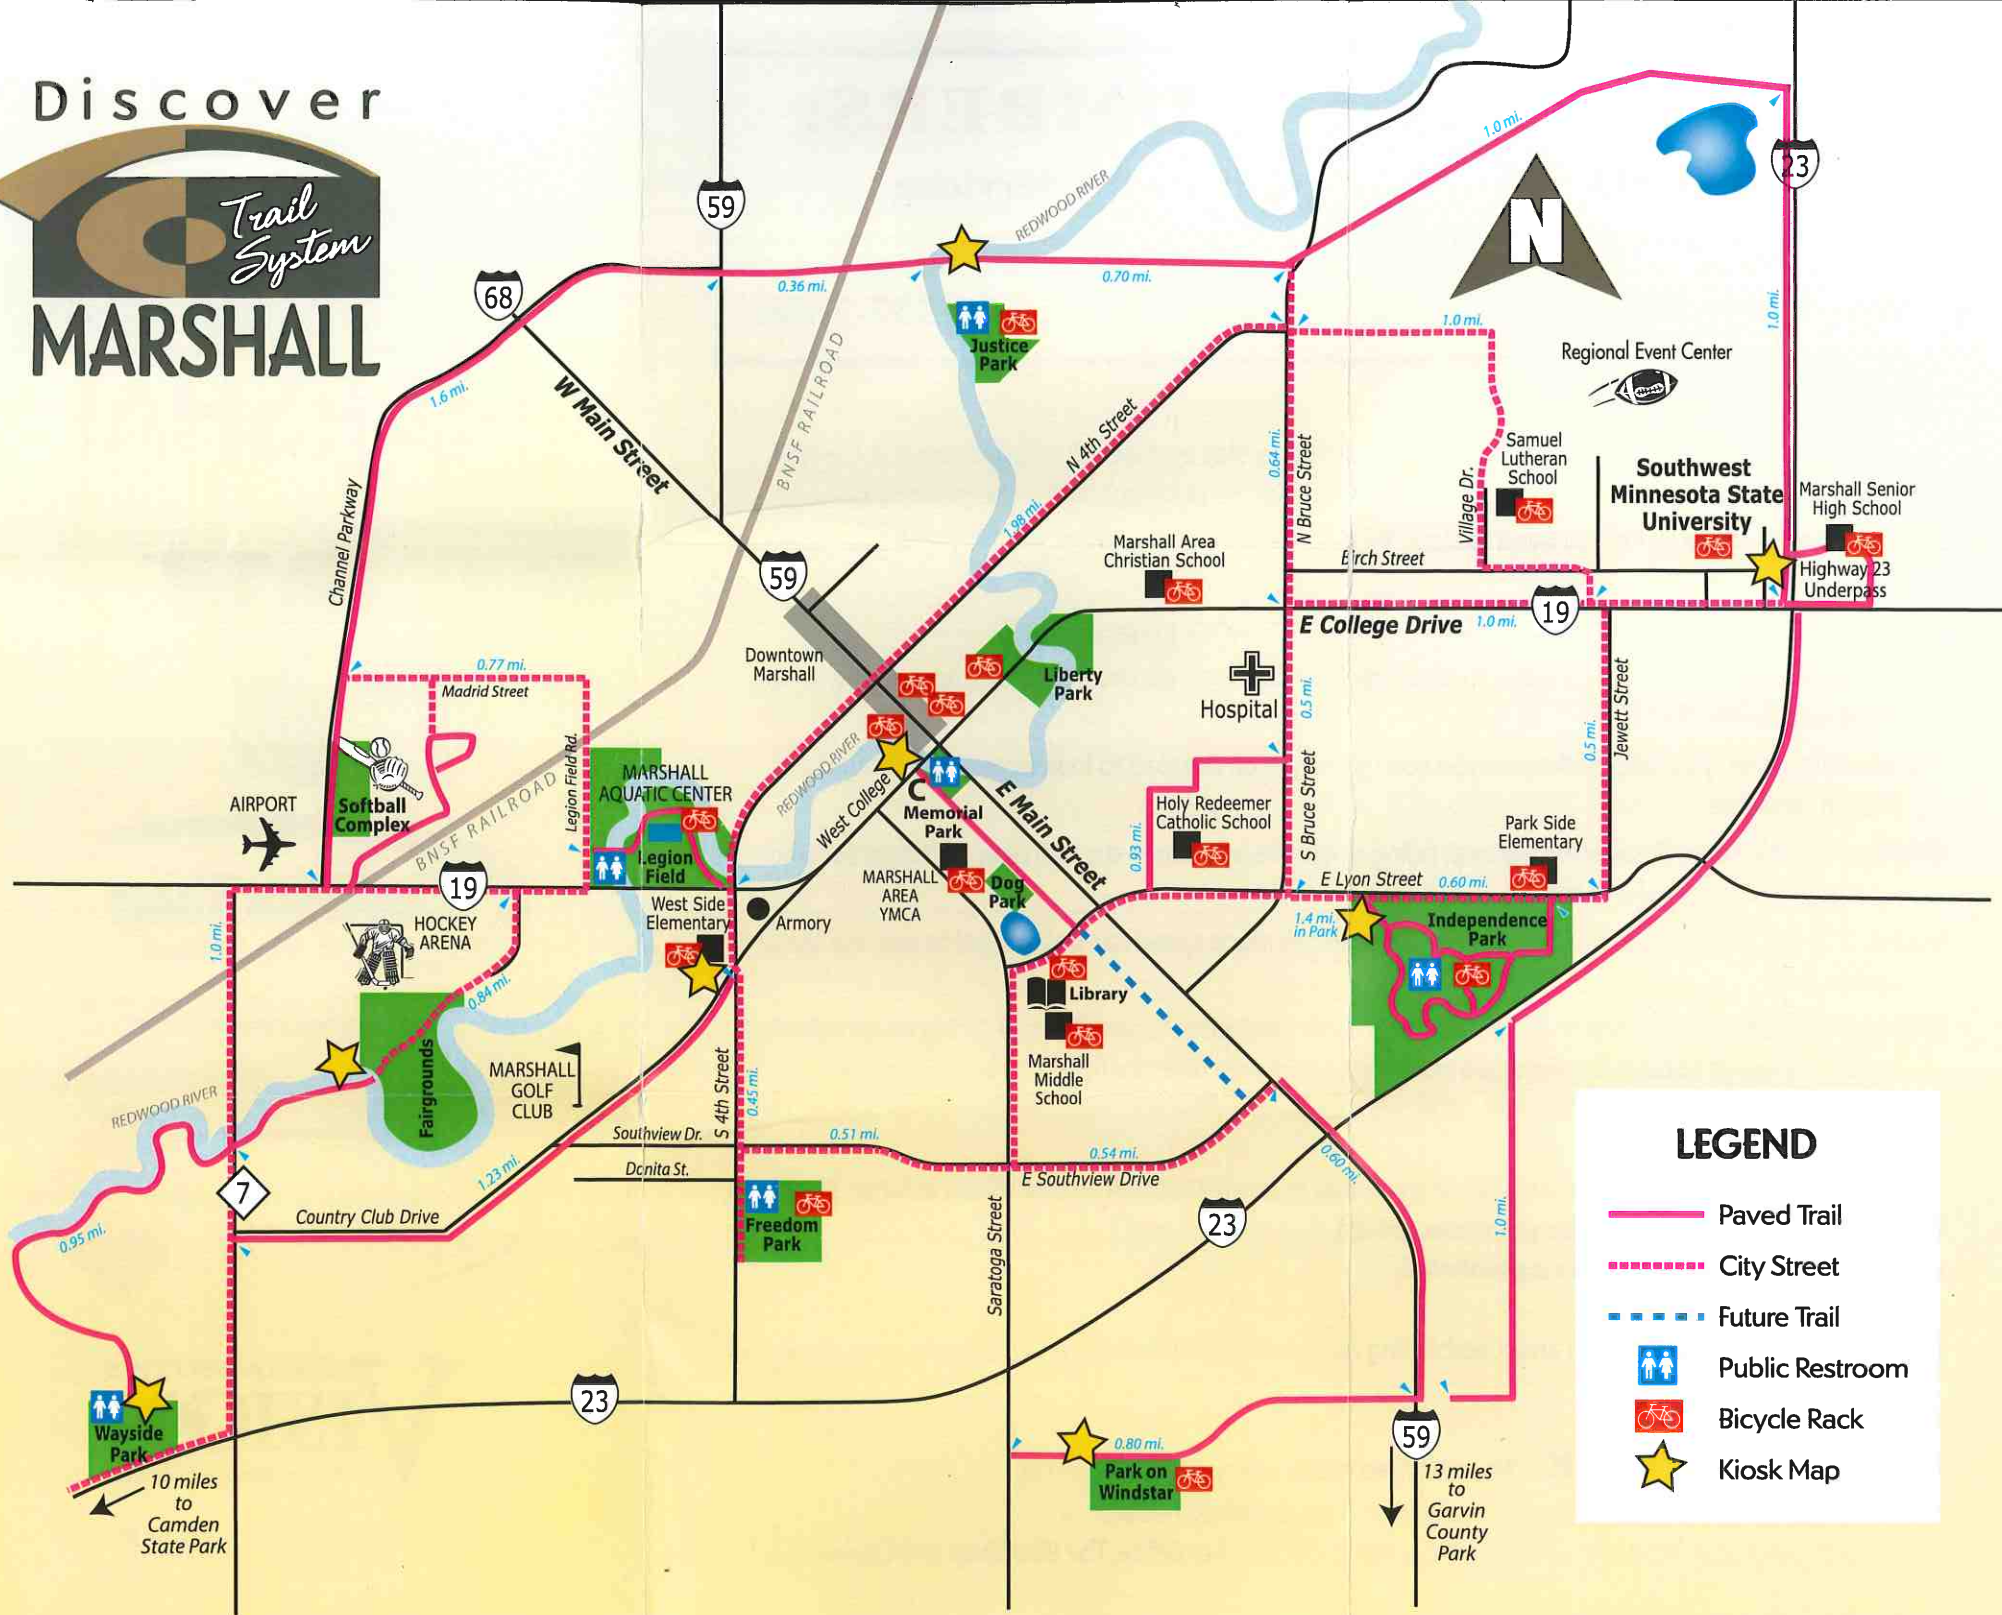

Discover Trail System MARSHALL

LEGEND

- Paved Trail
- City Street
- Future Trail
- Public Restroom
- Bicycle Rack
- Kiosk Map

10 miles to Camden State Park

13 miles to Garvin County Park